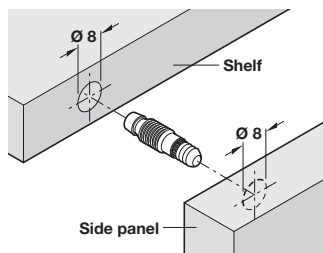

Dowel Ø	Cat. No.
Ø 8 mm	267.70.700

**Permanent assembly dowel, for Ø 8/5 mm holes**

- > For minimum wood thickness 18 mm
- > Valid alternative to the wooden dowel and dowel connectors
- > For applications such as drawers, kitchen cabinets and Hi-Fi furniture
- > Ideal for both pre-assembled and K.D. furniture (DIY)
- > Gluing not required
- > No visible drill holes on the finished product
- > Steel with green engineering plastic sleeve
- > Order qty: Multiples of 100 pcs

For hole Ø	Cat. No.
Ø8/5 mm	267.24.300

**Permanent assembly dowel, for Ø 8/8 mm holes**

- > For minimum wood thickness 18 mm
- > Valid alternative to the wooden dowel and dowel connectors
- > For applications such as drawers, kitchen cabinets and Hi-Fi furniture
- > Ideal for both pre-assembled and K.D. furniture (DIY)
- > Gluing not required
- > No visible drill holes on the finished product
- > Steel with green engineering plastic sleeve
- > Order qty: Multiples of 100 pcs

For hole Ø	Cat. No.
Ø 8/8 mm	267.26.000

COMPONENTS, FIXINGS AND CONSUMABLES 2014, © Häfele U.K. Ltd 2014. Dimensional data not binding. We reserve the right to alter specifications without notice.