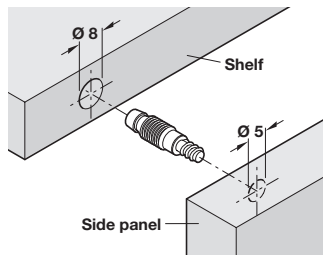

**Beechwood dowel**

- > Please note the tolerance levels for these dowels are: length +/-0.2 mm, Ø +/-0.1 mm
- > Order qty: Multiples of 100 or 1000\* pcs

Length L	Ø 5 mm	Ø 6 mm	Ø 8 mm	Ø 10 mm	Ø 12 mm
25 mm	006.93.010	006.93.110	006.93.210	-	-
30 mm	006.93.030	006.93.130	006.93.238	006.93.630*	-
35 mm	-	-	006.93.256	006.93.635	-
40 mm	006.93.070	006.93.176	006.93.274	006.93.676	006.93.770
45 mm	-	-	-	006.93.685	-
50 mm	-	-	006.93.292	006.93.694	-

> Bulk packed FSC beechwood dowels are also available, shown on page 347

**Plastic dowel**

- > White
- > Order qty: Multiples of 100 pcs

Dowel Ø	Cat. No.
Ø 5 mm	006.94.039

**'EXACT' dowel connector**

- > For solid connections
- > White plastic
- > Order qty: Multiples of 100 pcs

Dowel Ø	Cat. No.
Ø 8 mm	267.70.700

**Permanent assembly dowel, for Ø 8/5 mm holes**

- > For minimum wood thickness 18 mm
- > Valid alternative to the wooden dowel and dowel connectors
- > For applications such as drawers, kitchen cabinets and Hi-Fi furniture
- > Ideal for both pre-assembled and K.D. furniture (DIY)
- > Gluing not required
- > No visible drill holes on the finished product
- > Steel with green engineering plastic sleeve
- > Order qty: Multiples of 100 pcs

For hole Ø	Cat. No.
Ø 8/8 mm	267.26.000

COMPONENTS, FIXINGS AND CONSUMABLES 2014, © Häfele U.K. Ltd 2014. Dimensional data not binding. We reserve the right to alter specifications without notice.