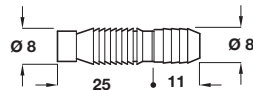

Permanent assembly dowel, for Ø 8/8 mm holes

- > For minimum wood thickness 18 mm
- > Valid alternative to the wooden dowel and dowel connectors
- > For applications such as drawers, kitchen cabinets and Hi-Fi furniture
- > Ideal for both pre-assembled and K.D. furniture (DIY)
- > Gluing not required
- > No visible drill holes on the finished product
- > Steel with green engineering plastic sleeve
- > Order qty: Multiples of 100 pcs

For hole Ø	Cat. No.
Ø 8/8 mm	267.26.000

COMPONENTS, FIXINGS AND CONSUMABLES 2014, © Häfele U.K. Ltd 2014. Dimensional data not binding. We reserve the right to alter specifications without notice.