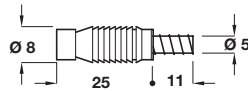

Permanent assembly dowel, for Ø 8/5 mm holes

- > For minimum wood thickness 18 mm
- > Valid alternative to the wooden dowel and dowel connectors
- > For applications such as drawers, kitchen cabinets and Hi-Fi furniture
- > Ideal for both pre-assembled and K.D. furniture (DIY)
- > Gluing not required
- > No visible drill holes on the finished product
- > Steel with green engineering plastic sleeve
- > Order qty: Multiples of 100 pcs

For hole Ø	Cat. No.
Ø8/5 mm	267.24.300