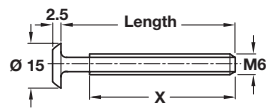

M6 MULTI-PURPOSE CONNECTORS

> Please order bolts and collars in multiples of order quantity shown

M6 connecting bolt, flat ended

M6 connecting bolt, countersunk

- > With SW4 hexagonal socket
- > Steel

Length	Thread length X	Cat. No.	Order qty
Bronzed			
15 mm	12 mm	032.46.017	100
25 mm	22 mm	032.46.035	100
30 mm	27 mm	032.46.044	100
35 mm	32 mm	032.46.053	100
38 mm	35 mm	032.46.055	100
45 mm	40 mm	032.46.070	100
50 mm	45 mm	032.46.080	100
60 mm	50 mm	032.46.106	100
90 mm	80 mm	032.46.151	100
115 mm	95 mm	032.46.188	100
Bright zinc-plated			
15 mm	12 mm	032.46.811	100
30 mm	27 mm	032.46.848	100
35 mm	32 mm	032.46.850	100
40 mm	37 mm	032.46.866	100
50 mm	47 mm	032.46.870	100
Brass-plated			
60 mm	50 mm	032.46.302	100
115 mm	95 mm	032.46.384	100
Nickel-plated			
60 mm	50 mm	032.46.508	100
Black			
40 mm	35 mm	032.46.406	100

- > With SW4 hexagon socket
- > Nickel-plated steel

Length	Cat. No.	Order Qty
50 mm	264.70.750	100
60 mm	264.70.760	100
70 mm	264.70.770	100

Countersunk collar

- > For M6 countersunk bolts
- > Steel

Finish	Cat. No	Order Qty
Nickel-plated	264.73.750	100