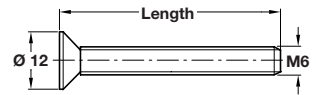

M6 MULTI-PURPOSE CONNECTORS

> Please order bolts and collars in multiples of order quantity shown

M6 connecting bolt, flat ended

M6 connecting bolt, countersunk

- > With SW4 hexagonal socket
- > Steel

Length	Thread length X	Cat. No.	Order qty
Bronzed			
15 mm	12 mm	032.46.017	100
25 mm	22 mm	032.46.035	100
30 mm	27 mm	032.46.044	100
35 mm	32 mm	032.46.053	100
38 mm	35 mm	032.46.055	100
45 mm	40 mm	032.46.070	100
50 mm	45 mm	032.46.080	100
60 mm	50 mm	032.46.106	100
90 mm	80 mm	032.46.151	100
115 mm	95 mm	032.46.188	100
Bright zinc-plated			
15 mm	12 mm	032.46.811	100
30 mm	27 mm	032.46.848	100
35 mm	32 mm	032.46.850	100
40 mm	37 mm	032.46.866	100
50 mm	47 mm	032.46.870	100
Brass-plated			
60 mm	50 mm	032.46.302	100
115 mm	95 mm	032.46.384	100
Nickel-plated			
60 mm	50 mm	032.46.508	100
Black			
40 mm	35 mm	032.46.406	100

- > With SW4 hexagon socket
- > Nickel-plated steel

Length	Cat. No.	Order Qty
50 mm	264.70.750	100
60 mm	264.70.760	100
70 mm	264.70.770	100

Countersunk collar

- > For M6 countersunk bolts
- > Steel

Finish	Cat. No	Order Qty
Nickel-plated	264.73.750	100