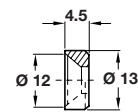

M6 MULTI-PURPOSE CONNECTORS

> Please order bolts and collars in multiples of order quantity shown

M6 connecting bolt, flat ended

M6 connecting bolt, countersunk

- > With SW4 hexagonal socket
- > Steel

Length	Thread length X	Cat. No.	Order qty
Bronzed			
15 mm	12 mm	032.46.017	100
25 mm	22 mm	032.46.035	100
30 mm	27 mm	032.46.044	100
35 mm	32 mm	032.46.053	100
38 mm	35 mm	032.46.055	100
45 mm	40 mm	032.46.070	100
50 mm	45 mm	032.46.080	100
60 mm	50 mm	032.46.106	100
90 mm	80 mm	032.46.151	100
115 mm	95 mm	032.46.188	100
Bright zinc-plated			
15 mm	12 mm	032.46.811	100
30 mm	27 mm	032.46.848	100
35 mm	32 mm	032.46.850	100
40 mm	37 mm	032.46.866	100
50 mm	47 mm	032.46.870	100
Brass-plated			
60 mm	50 mm	032.46.302	100
115 mm	95 mm	032.46.384	100
Nickel-plated			
60 mm	50 mm	032.46.508	100
Black			
40 mm	35 mm	032.46.406	100

- > With SW4 hexagon socket
- > Nickel-plated steel

Length	Cat. No.	Order Qty
50 mm	264.70.750	100
60 mm	264.70.760	100
70 mm	264.70.770	100

Countersunk collar

- > For M6 countersunk bolts
- > Steel

Finish	Cat. No	Order Qty
Nickel-plated	264.73.750	100