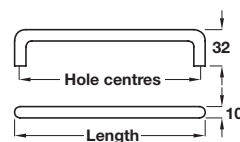

MANDALAY

4

Furniture Handles: Sleek and Simple

MANDALAY D handle

- > Order M4 handle screws separately
- > Stainless steel
- > Order qty: 1 pc

Length	Hole centres	Brushed stainless steel
74 mm	64 mm	117.40.613
106 mm	96 mm	117.40.622
138 mm	128 mm	117.40.631
170 mm	160 mm	117.40.640
298 mm	288 mm	117.40.659
362 mm	352 mm	117.40.668