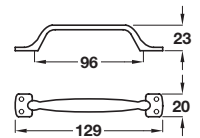

KNIGHTSBRIDGE cup handle

- > Order M4 handle screws separately
- > Zinc alloy
- > Order qty: 1 pc

Finish	Cat. No.
Brushed nickel	118.55.620

KNIGHTSBRIDGE D handle

- > 2x M4 x 25 mm handle screws included
- > Zinc alloy
- > Order qty: 1 pc

Finish	Cat. No.
Stainless steel effect	118.69.620

QUIGLEY bow handle

- > Order M4 handle screws separately
- > Zinc alloy
- > Order qty: 1 pc

Finish	Cat. No.
Polished chrome	109.29.202
Matt nickel	109.29.602
Aluminium coloured	109.29.402

LEWIS bow handle

- > Order M4 handle screws separately
- > Zinc alloy
- > Order qty: 1 pc

Length	Hole centres	Stainless steel effect
160 mm	128 mm	107.72.602
193 mm	160 mm	107.72.603