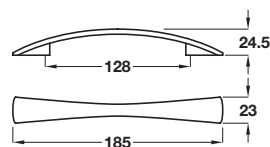

KNIGHTSBRIDGE cup handle

- > Order M4 handle screws separately
- > Zinc alloy
- > Order qty: 1 pc

Finish	Cat. No.
Brushed nickel	118.55.620

KNIGHTSBRIDGE D handle

- > 2x M4 x 25 mm handle screws included
- > Zinc alloy
- > Order qty: 1 pc

Finish	Cat. No.
Stainless steel effect	118.69.620

QUIGLEY bow handle

- > Order M4 handle screws separately
- > Zinc alloy
- > Order qty: 1 pc

Finish	Cat. No.
Polished chrome	109.29.202
Matt nickel	109.29.602
Aluminium coloured	109.29.402

LEWIS bow handle

- > Order M4 handle screws separately
- > Zinc alloy
- > Order qty: 1 pc

Length	Hole centres	Stainless steel effect
160 mm	128 mm	107.72.602
193 mm	160 mm	107.72.603