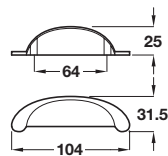

KNIGHTSBRIDGE cup handle

- > Order M4 handle screws separately
- > Zinc alloy
- > Order qty: 1 pc

Finish	Cat. No.
Brushed nickel	118.55.620

KNIGHTSBRIDGE D handle

- > 2x M4 x 25 mm handle screws included
- > Zinc alloy
- > Order qty: 1 pc

LEWIS bow handle

- > Order M4 handle screws separately
- > Zinc alloy
- > Order qty: 1 pc

Length	Hole centres	Stainless steel effect
160 mm	128 mm	107.72.602
193 mm	160 mm	107.72.603