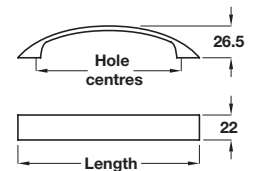

KNIGHTSBRIDGE cup handle

- > Order M4 handle screws separately
- > Zinc alloy
- > Order qty: 1 pc

Finish	Cat. No.
Brushed nickel	118.55.620

KNIGHTSBRIDGE D handle

- > 2x M4 x 25 mm handle screws included
- > Zinc alloy
- > Order qty: 1 pc

Finish	Cat. No.
Stainless steel effect	118.69.620

QUIGLEY bow handle

- > Order M4 handle screws separately
- > Zinc alloy
- > Order qty: 1 pc

Finish	Cat. No.
Polished chrome	109.29.202
Matt nickel	109.29.602
Aluminium coloured	109.29.402

LEWIS bow handle

- > Order M4 handle screws separately
- > Zinc alloy
- > Order qty: 1 pc

Length	Hole centres	Stainless steel effect
160 mm	128 mm	107.72.602
193 mm	160 mm	107.72.603