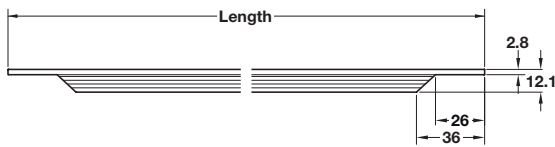

PORTOBELLO profile handle

- > Groove mounted, suitable for 19 mm door thickness
- > Aluminium, stainless steel effect finish
- > Order qty: 1 pc

Length	Cat. No.
148 mm	126.45.010
198 mm	126.45.011
248 mm	126.45.012
298 mm	126.45.013
348 mm	126.45.014
398 mm	126.45.015
448 mm	126.45.016
498 mm	126.45.017
598 mm	126.45.018
698 mm	126.45.019
798 mm	126.45.020
898 mm	126.45.021
998 mm	126.45.022
1198 mm	126.45.023

Length	Hole centres	Polished chrome	Brushed nickel
232 mm	160 mm	108.89.243	108.89.043