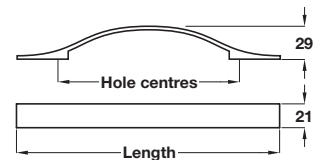

PORTOBELLO profile handle

- > Groove mounted, suitable for 19 mm door thickness
- > Aluminium, stainless steel effect finish
- > Order qty: 1 pc

Length	Cat. No.
148 mm	126.45.010
198 mm	126.45.011
248 mm	126.45.012
298 mm	126.45.013
348 mm	126.45.014
398 mm	126.45.015
448 mm	126.45.016
498 mm	126.45.017
598 mm	126.45.018
698 mm	126.45.019
798 mm	126.45.020
898 mm	126.45.021
998 mm	126.45.022
1198 mm	126.45.023

DISCO pull handle

- > Order M4 handle screws separately
- > Zinc alloy
- > Order qty: 1 pc

Finish	Cat. No.
Polished chrome	110.22.243

CHISWICK bow handle

- > Order M4 handle screws separately
- > Zinc alloy
- > Order qty: 1 pc

Length	Hole centres	Polished chrome	Brushed nickel
232 mm	160 mm	108.89.243	108.89.043