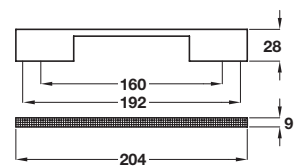

DISCO pull handle

- > Order M4 handle screws separately
- > Zinc alloy
- > Order qty: 1 pc

Finish	Cat. No.
Polished chrome	110.22.243