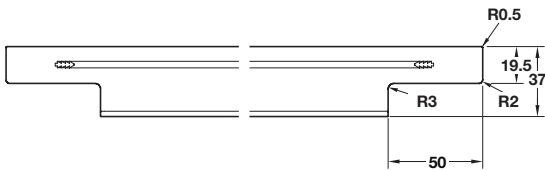

PORTOBELLO profile handle

- > Groove mounted, suitable for 19 mm door thickness
- > Aluminium, stainless steel effect finish
- > Order qty: 1 pc

Length	Cat. No.
148 mm	126.45.010
198 mm	126.45.011
248 mm	126.45.012
298 mm	126.45.013
348 mm	126.45.014
398 mm	126.45.015
448 mm	126.45.016
498 mm	126.45.017
598 mm	126.45.018
698 mm	126.45.019
798 mm	126.45.020
898 mm	126.45.021
998 mm	126.45.022
1198 mm	126.45.023

DISCO pull handle

- > Order M4 handle screws separately
- > Zinc alloy
- > Order qty: 1 pc

Finish	Cat. No.
Polished chrome	110.22.243

CHISWICK bow handle

- > Order M4 handle screws separately
- > Zinc alloy
- > Order qty: 1 pc

Length	Hole centres	Polished chrome	Brushed nickel
232 mm	160 mm	108.89.243	108.89.043