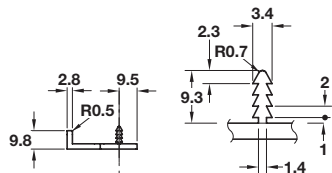

PORTOBELLO profile handle

- > Groove mounted, suitable for 19 mm door thickness
- > Aluminium, stainless steel effect finish
- > Order qty: 1 pc

Length	Cat. No.
148 mm	126.45.010
198 mm	126.45.011
248 mm	126.45.012
298 mm	126.45.013
348 mm	126.45.014
398 mm	126.45.015
448 mm	126.45.016
498 mm	126.45.017
598 mm	126.45.018
698 mm	126.45.019
798 mm	126.45.020
898 mm	126.45.021
998 mm	126.45.022
1198 mm	126.45.023

Length	Hole centres	Polished chrome	Brushed nickel
232 mm	160 mm	108.89.243	108.89.043