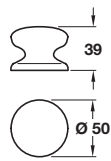

Knob

- > Ceramic
- > Order qty: 1 pc

| Finish | Cat. No. |
|---------------|------------|
| White | 130.05.700 |
| Caramel cream | 130.05.400 |

Knob

- > Order M4 handle screws separately
- > Ceramic
- > Order qty: 1 pc

Label frame

- > Order Ø 1.6 mm pins separately
- > Face fixing
- > Steel, nickel-plated finish
- > Order qty: Multiples of 5 pcs

| Dim. A | Dim. B | Dim. C | Cat. No. |
|--------|--------|--------|------------|
| 69 mm | 35 mm | 2 mm | 168.02.761 |
| 93 mm | 42 mm | 2 mm | 168.02.770 |
| 100 mm | 58 mm | 2 mm | 168.02.789 |

DECORATIVE HANDLES 2015, © Häfele U.K. Ltd 2015. Dimensional data not binding. We reserve the right to alter specifications without notice.

Knob

- > Ceramic
- > Order qty: 1 pc

| Finish | Cat. No. |
|---------------|------------|
| White | 130.05.700 |
| Caramel cream | 130.05.400 |

| Dim. A | Dim. B | Dim. C | Cat. No. |
|--------|--------|--------|------------|
| 69 mm | 35 mm | 2 mm | 168.02.761 |
| 93 mm | 42 mm | 2 mm | 168.02.770 |
| 100 mm | 74 mm | 2 mm | 168.02.789 |

SUPERSEDED