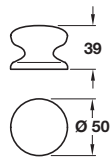

Label frame

- > Order Ø 1.6 mm pins separately
- > Face fixing
- > Steel, nickel-plated finish
- > Order qty: Multiples of 5 pcs

| Dim. A | Dim. B | Dim. C | Cat. No. |
|--------|--------|--------|------------|
| 69 mm | 35 mm | 2 mm | 168.02.761 |
| 93 mm | 42 mm | 2 mm | 168.02.770 |
| 100 mm | 58 mm | 2 mm | 168.02.789 |

DECORATIVE HANDLES 2015, © Häfele U.K. Ltd 2015. Dimensional data not binding. We reserve the right to alter specifications without notice.

Knob

- > Ceramic
- > Order qty: 1 pc

| Finish | Cat. No. |
|---------------|------------|
| White | 130.05.700 |
| Caramel cream | 130.05.400 |

| Finish | Cat. No. |
|----------------------|------------|
| White with grey ring | 130.20.703 |

- > Order Ø 1.6 mm pins separately
- > Face fixing
- > Steel, nickel-plated finish
- > Order qty: Multiples of 5 pcs

| Dim. A | Dim. B | Dim. C | Cat. No. |
|--------|--------|--------|------------|
| 69 mm | 35 mm | 2 mm | 168.02.761 |
| 93 mm | 42 mm | 2 mm | 168.02.770 |
| 100 mm | 74 mm | 2 mm | 168.02.789 |

SUPERSEDED