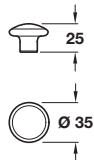

Label frame

- > Order Ø 1.6 mm pins separately
- > Face fixing
- > Steel, nickel-plated finish
- > Order qty: Multiples of 5 pcs

| Dim. A | Dim. B | Dim. C | Cat. No. |
|--------|--------|--------|------------|
| 69 mm | 35 mm | 2 mm | 168.02.761 |
| 93 mm | 42 mm | 2 mm | 168.02.770 |
| 100 mm | 58 mm | 2 mm | 168.02.789 |

DECORATIVE HANDLES 2015, © Häfele U.K. Ltd 2015. Dimensional data not binding. We reserve the right to alter specifications without notice.

Knob

- > Ceramic
- > Order qty: 1 pc

| Finish | Cat. No. |
|---------------|------------|
| White | 130.05.700 |
| Caramel cream | 130.05.400 |

Knob

- > Order M4 handle screws separately
- > Ceramic
- > Order qty: 1 pc

| Finish | Cat. No. |
|--------|------------|
| Black | 130.48.302 |

Knob **Face frame**

- > Order M4 handle screws separately
- > Ceramic
- > Order qty: 1 pc

| Dim. A | Dim. B | Dim. C | Cat. No. |
|--------|--------|--------|------------|
| 69 mm | 35 mm | 2 mm | 168.02.761 |
| 93 mm | 42 mm | 2 mm | 168.02.770 |
| 100 mm | 74 mm | 2 mm | 168.02.789 |

SUPERSEDED