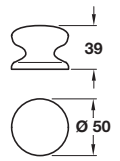

Knob

- > Order M4 handle screws separately
- > Ceramic
- > Order qty: 1 pc

Finish	Cat. No.
Black	130.48.302