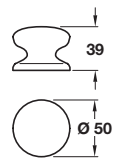

Knob

- > Order M4 handle screws separately
- > Ceramic
- > Order qty: 1 pc

Finish	Cat. No.
Black	130.48.302