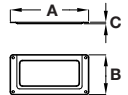

- > Order Ø 1.6 mm pins separately
- > Face fixing
- > Steel, nickel-plated finish
- > Order qty: Multiples of 5 pcs