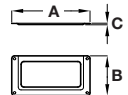

| Finish | Cat. No. |
|--------|------------|
| Black | 130.48.302 |

Knob

- > Order M4 handle screws separately
- > Ceramic
- > Order qty: 1 pc

| Finish | Cat. No. |
|----------------------|------------|
| White with grey ring | 130.20.703 |

Label frame

- > Order Ø 1.6 mm pins separately
- > Face fixing
- > Steel, nickel-plated finish
- > Order qty: Multiples of 5 pcs

| Dim. A | Dim. B | Dim. C | Cat. No. |
|--------|--------|--------|------------|
| 69 mm | 35 mm | 2 mm | 168.02.761 |
| 93 mm | 42 mm | 2 mm | 168.02.770 |
| 100 mm | 58 mm | 2 mm | 168.02.789 |