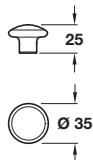

Knob

- > Order M4 handle screws separately
- > Ceramic
- > Order qty: 1 pc