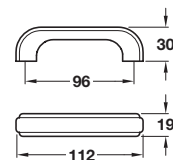

Inset handle

- > Order M4 handle screws separately
- > Unfinished wood
- > Order qty: 1 pc

Type of wood	Cat. No.
Oak	192.52.405
Beech	192.52.307

Inset handle

- > Order M4 handle screws separately
- > Unfinished wood
- > Order qty: 1 pc

Type of wood	Cat. No.
Oak	192.54.409
Beech	192.54.301

Pull handle

- > Order M4 handle screws separately
- > Unfinished wood
- > Order qty: 1 pc

Type of wood	Cat. No.
Oak	192.56.403
Beech	192.56.305

D handle

- > Order M4 handle screws separately
- > Unfinished wood
- > Order qty: 1 pc

Type of wood	Cat. No.
Oak	194.20.410

DECORATIVE HANDLES 2015, © Hafele U.K. Ltd 2015. Dimensional data not binding. We reserve the right to alter specifications without notice.