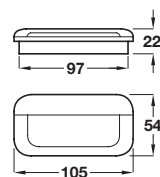

Inset handle

- > Order M4 handle screws separately
- > Unfinished wood
- > Order qty: 1 pc

Type of wood	Cat. No.
Oak	192.52.405
Beech	192.52.307

Inset handle

- > Order M4 handle screws separately
- > Unfinished wood
- > Order qty: 1 pc

Type of wood	Cat. No.
Oak	192.54.409
Beech	192.54.301

Pull handle

- > Order M4 handle screws separately
- > Unfinished wood
- > Order qty: 1 pc

Type of wood	Cat. No.
Oak	192.56.403
Beech	192.56.305

D handle

- > Order M4 handle screws separately
- > Unfinished wood
- > Order qty: 1 pc

Type of wood	Cat. No.
Oak	194.20.410

DECORATIVE HANDLES 2015, © Hafele U.K. Ltd 2015. Dimensional data not binding. We reserve the right to alter specifications without notice.