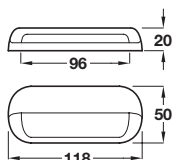

Inset handle

- > Order M4 handle screws separately
- > Unfinished wood
- > Order qty: 1 pc

Type of wood	Cat. No.
Oak	192.52.405
Beech	192.52.307

Inset handle

- > Order M4 handle screws separately
- > Unfinished wood
- > Order qty: 1 pc

Type of wood	Cat. No.
Oak	192.54.409
Beech	192.54.301

Pull handle

- > Order M4 handle screws separately
- > Unfinished wood
- > Order qty: 1 pc

Type of wood	Cat. No.
Oak	192.56.403
Beech	192.56.305

D handle

- > Order M4 handle screws separately
- > Unfinished wood
- > Order qty: 1 pc

Type of wood	Cat. No.
Oak	194.20.410

DECORATIVE HANDLES 2015, © Hafele U.K. Ltd 2015. Dimensional data not binding. We reserve the right to alter specifications without notice.