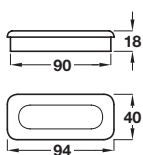

Inset handle

- > Order M4 handle screws separately
- > Unfinished wood
- > Order qty: 1 pc

Type of wood	Cat. No.
Oak	192.52.405
Beech	192.52.307

Inset handle

- > Order M4 handle screws separately
- > Unfinished wood
- > Order qty: 1 pc

Type of wood	Cat. No.
Oak	192.54.409
Beech	192.54.301

Pull handle

- > Order M4 handle screws separately
- > Unfinished wood
- > Order qty: 1 pc

Type of wood	Cat. No.
Oak	192.56.403
Beech	192.56.305

D handle

- > Order M4 handle screws separately
- > Unfinished wood
- > Order qty: 1 pc

Type of wood	Cat. No.
Oak	194.20.410

DECORATIVE HANDLES 2015, © Hafele U.K. Ltd 2015. Dimensional data not binding. We reserve the right to alter specifications without notice.