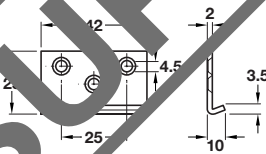

Angled striking plate

- > Steel
- > Order qty: 1 pc

Finish	Cat. No.
Nickel-plated	232.37.991

Striking plate

- > Steel
- > Order qty: 1 pc

Finish	Cat. No.
Nickel-plated	232.37.990

Striking plate

- > Steel
- > Order qty: Multiples of 10 pcs

Finish	Cat. No.
Nickel-plated	239.47.604

Striking plate

- > Plastic
- > Order qty: Multiples of 10 pcs

Finish	Cat. No.
White	239.44.720

Striking plate

- > Screw fixing
- > Installation in series-drilled holes as per System Varianta 32
- > With spacers for adjustment to different bolt spacings
- > Plastic
- > Order qty: Multiples of 10 pcs

Finish	Cat. No.
White	239.44.774

Angled striking plate

- > Steel
- > Order qty: 1 pc

Finish	Cat. No.
Nickel-plated	232.37.991

Striking plate

- > Steel
- > Order qty: 1 pc

Finish	Cat. No.
Nickel-plated	232.37.990