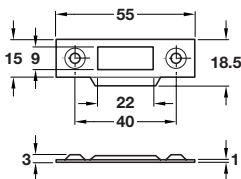

Finish	Cat. No.
Nickel-plated	239.47.604

Striking plate

- > Plastic
- > Order qty: Multiples of 10 pcs

Finish	Cat. No.
White	239.44.720

Striking plate

- > Screw fixing
- > Installation in series-drilled holes as per System Varianta 32
- > With spacers for adjustment to different bolt spacings
- > Plastic
- > Order qty: Multiples of 10 pcs

Finish	Cat. No.
White	239.44.774

Angled striking plate

- > Steel
- > Order qty: 1 pc

Finish	Cat. No.
Nickel-plated	232.37.991

Striking plate

- > Steel
- > Order qty: 1 pc

Finish	Cat. No.
Nickel-plated	232.37.990