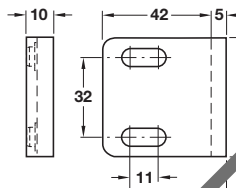

- > Screw fixing
- > For installation in series-drilled holes as per System Varianta 32
- > With slots for adjustment to different bolt spacings
- > Plastic
- > Order qty: Multiples of 10 pcs

Finish	Cat. No.
White	239.44.774

Angled striking plate

- > Steel
- > Order qty: 1 pc

Finish	Cat. No.
Nickel-plated	232.37.991

Striking plate

- > Steel
- > Order qty: 1 pc

Finish	Cat. No.
Nickel-plated	232.37.990

Striking plate

- > Steel
- > Order qty: Multiples of 10 pcs

Finish	Cat. No.
Nickel-plated	239.47.604

Striking plate

- > Plastic
- > Order qty: Multiples of 10 pcs

Finish	Cat. No.
White	239.44.720

Striking plate

- > Screw fixing
- > Installation in series-drilled holes as per System Varianta 32
- > With spacers for adjustment to different bolt spacings
- > Plastic
- > Order qty: Multiples of 10 pcs

Finish	Cat. No.
White	239.44.774

Angled striking plate

- > Steel
- > Order qty: 1 pc

Finish	Cat. No.
Nickel-plated	232.37.991

Striking plate

- > Steel
- > Order qty: 1 pc

Finish	Cat. No.
Nickel-plated	232.37.990