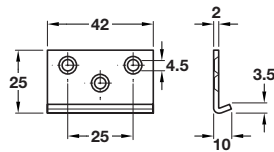

Angled striking plate

- > Steel
- > Order qty: 1 pc

Finish	Cat. No.
Nickel-plated	232.37.991