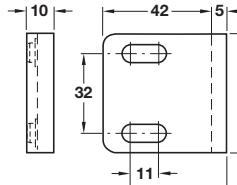

Striking plate

- > Steel
- > Order qty: Multiples of 10 pcs

Finish	Cat. No.
Nickel-plated	239.47.604

Striking plate

- > Plastic
- > Order qty: Multiples of 10 pcs

Finish	Cat. No.
White	239.44.720

Striking plate

- > Screw fixing
- > For installation in series-drilled holes as per System Varianta 32
- > With slots for adjustment to different bolt spacings
- > Plastic
- > Order qty: Multiples of 10 pcs

Finish	Cat. No.
White	239.44.774

Finish	Cat. No.
Nickel-plated	239.47.604

Striking plate

- > Plastic
- > Order qty: Multiples of 10 pcs

Finish	Cat. No.
White	239.44.720

Striking plate

- > Screw fixing
- > Installation in series-drilled holes as per System Varianta 32
- > With spacers for adjustment to different bolt spacings
- > Plastic
- > Order qty: Multiples of 10 pcs