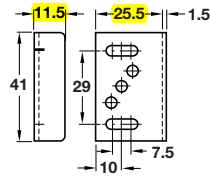

Striking plate

- > Steel
- > Order qty: Multiples of 10 pcs

Finish	Cat. No.
Nickel-plated	239.47.604

Striking plate

- > Plastic
- > Order qty: Multiples of 10 pcs

Finish	Cat. No.
White	239.44.720

Striking plate

- > Screw fixing
- > For installation in series-drilled holes as per System Varianta 32
- > With slots for adjustment to different bolt spacings
- > Plastic
- > Order qty: Multiples of 10 pcs

Finish	Cat. No.
White	239.44.774

Finish	Cat. No.
Nickel-plated	239.47.604

Striking plate

- > Plastic
- > Order qty: Multiples of 10 pcs

Finish	Cat. No.
White	239.44.720

Striking plate

- > Screw fixing
- > Installation in series-drilled holes as per System Varianta 32
- > With spacers for adjustment to different bolt spacings
- > Plastic
- > Order qty: Multiples of 10 pcs