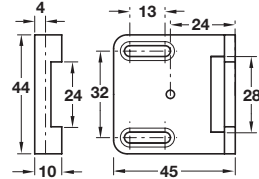

Striking plate

- > Steel
- > Order qty: Multiples of 10 pcs

Finish	Cat. No.
Nickel-plated	239.47.604

Striking plate

- > Plastic
- > Order qty: Multiples of 10 pcs

Finish	Cat. No.
White	239.44.720

Striking plate

- > Screw fixing
- > For installation in series-drilled holes as per System Varianta 32
- > With slots for adjustment to different bolt spacings
- > Plastic
- > Order qty: Multiples of 10 pcs

Finish	Cat. No.
White	239.44.774

Angled striking plate

- > Steel
- > Order qty: 1 pc

Finish	Cat. No.
Nickel-plated	232.37.991

Striking plate

- > Steel
- > Order qty: 1 pc

Finish	Cat. No.
Nickel-plated	232.37.990

Striking plate

- > Steel
- > Order qty: Multiples of 10 pcs

Finish	Cat. No.
Nickel-plated	239.47.604

Striking plate

- > Plastic
- > Order qty: Multiples of 10 pcs

Finish	Cat. No.
White	239.44.720

Striking plate

- > Screw fixing
- > Installation in series-drilled holes as per System Varianta 32
- > With spacers for adjustment to different bolt spacings
- > Plastic
- > Order qty: Multiples of 10 pcs