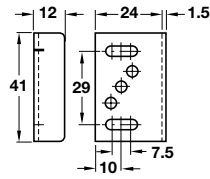

- > Screw fixing
- > For installation in series-drilled holes as per System Varianta 32
- > With slots for adjustment to different bolt spacings
- > Plastic
- > Order qty: Multiples of 10 pcs

Finish	Cat. No.
White	239.44.774

Angled striking plate

- > Steel
- > Order qty: 1 pc

Finish	Cat. No.
Nickel-plated	232.37.991

Striking plate

- > Steel
- > Order qty: 1 pc

Finish	Cat. No.
Nickel-plated	232.37.990

Striking plate

- > Steel
- > Order qty: Multiples of 10 pcs

Finish	Cat. No.
Nickel-plated	239.47.604

Striking plate

- > Plastic
- > Order qty: Multiples of 10 pcs

Finish	Cat. No.
White	239.44.720

Striking plate

- > Screw fixing
- > Installation in series-drilled holes as per System Varianta 32
- > With spacers for adjustment to different bolt spacings
- > Plastic
- > Order qty: Multiples of 10 pcs