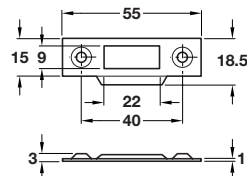

- > Screw fixing
- > For installation in series-drilled holes as per System Varianta 32
- > With slots for adjustment to different bolt spacings
- > Plastic
- > Order qty: Multiples of 10 pcs

Finish	Cat. No.
White	239.44.774

Angled striking plate

- > Steel
- > Order qty: 1 pc

Finish	Cat. No.
Nickel-plated	232.37.991

Striking plate

- > Steel
- > Order qty: 1 pc

Finish	Cat. No.
Nickel-plated	232.37.990

Striking plate

- > Steel
- > Order qty: Multiples of 10 pcs

Finish	Cat. No.
Nickel-plated	239.47.604

Striking plate

- > Plastic
- > Order qty: Multiples of 10 pcs

Finish	Cat. No.
White	239.44.720

Striking plate

- > Screw fixing
- > Installation in series-drilled holes as per System Varianta 32
- > With spacers for adjustment to different bolt spacings
- > Plastic
- > Order qty: Multiples of 10 pcs