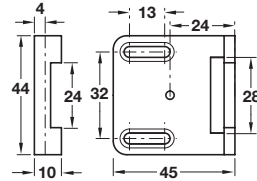

Striking plate

- > Steel
- > Order qty: Multiples of 10 pcs

Finish	Cat. No.
Nickel-plated	239.47.604

Striking plate

- > Plastic
- > Order qty: Multiples of 10 pcs

Finish	Cat. No.
White	239.44.720

Striking plate

- > Screw fixing
- > For installation in series-drilled holes as per System Varianta 32
- > With slots for adjustment to different bolt spacings
- > Plastic
- > Order qty: Multiples of 10 pcs

Finish	Cat. No.
White	239.44.774

Angled striking plate

- > Steel
- > Order qty: 1 pc

Finish	Cat. No.
Nickel-plated	232.37.991

Striking plate

- > Steel
- > Order qty: 1 pc

Finish	Cat. No.
Nickel-plated	232.37.990

Striking plate

- > Steel
- > Order qty: Multiples of 10 pcs

Finish	Cat. No.
Nickel-plated	239.47.604

Striking plate

- > Plastic
- > Order qty: Multiples of 10 pcs

Finish	Cat. No.
White	239.44.720

Striking plate

- > Screw fixing
- > Installation in series-drilled holes as per System Varianta 32
- > With spacers for adjustment to different bolt spacings
- > Plastic
- > Order qty: Multiples of 10 pcs