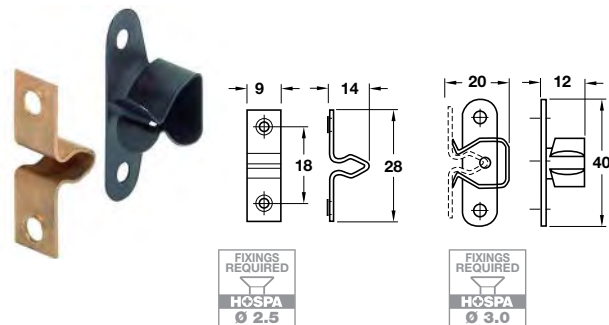

PLINTH SPRING CATCHES

Spring catch

- > For butt or flush closing doors
- > Spring catch: Screw fixing
- > Counterpiece: Screw fixing
- > Blue tempered steel spring catch and brass-plated steel counterpiece
- > Order qty: Multiples of 100 pcs

Length x width x height	Cat. No.
15 x 10 x 30 mm	245.05.502

Spring catch

- > For butt or flush closing doors
- > Spring catch: Screw fixing
- > Counterpiece: Screw fixing
- > Blue tempered steel spring catch and brass-plated steel counterpiece
- > Order qty: Multiples of 100 pcs

Length x width x height	Cat. No.
20 x 12 x 40 mm	245.06.509

Spring catch

- > For butt or flush closing doors
- > Spring catch: Screw fixing
- > Counterpiece: Screw fixing
- > Blue tempered steel spring catch and brass-plated steel counterpiece
- > Order qty: Multiples of 100 pcs

Length x width x height	Cat. No.
32 x 11 x 15 mm	245.02.501

Spring catch

- > For butt or flush mounted plinth panels
- > Spring catch: Screw fixing
- > Counterpiece: Screw fixing
- > Chromatinized steel spring catch and nylon counterpiece
- > Order qty: Multiples of 100 pcs