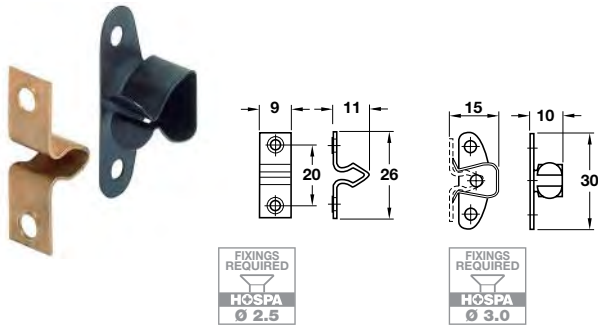

PLINTH SPRING CATCHES

Spring catch

- > For butt or flush closing doors
- > Spring catch: Screw fixing
- > Counterpiece: Screw fixing
- > Blue tempered steel spring catch and brass-plated steel counterpiece
- > Order qty: Multiples of 100 pcs

Length x width x height	Cat. No.
15 x 10 x 30 mm	245.05.502

Spring catch

- > For butt or flush closing doors
- > Spring catch: Screw fixing
- > Counterpiece: Screw fixing
- > Blue tempered steel spring catch and brass-plated steel counterpiece
- > Order qty: Multiples of 100 pcs

Length x width x height	Cat. No.
20 x 12 x 40 mm	245.06.509

Spring catch

- > For butt or flush closing doors
- > Spring catch: Screw fixing
- > Counterpiece: Screw fixing
- > Blue tempered steel spring catch and brass-plated steel counterpiece
- > Order qty: Multiples of 100 pcs

Length x width x height	Cat. No.
32 x 11 x 15 mm	245.02.501

Spring catch

- > For butt or flush mounted plinth panels
- > Spring catch: Screw fixing
- > Counterpiece: Screw fixing
- > Chromatinized steel spring catch and nylon counterpiece
- > Order qty: Multiples of 100 pcs