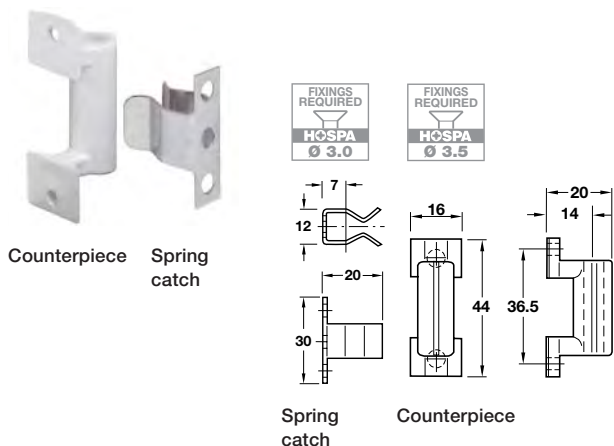

PLINTH SPRING CATCHES

Spring catch

- > For butt or flush closing doors
- > Spring catch: Screw fixing
- > Counterpiece: Screw fixing
- > Blue tempered steel spring catch and brass-plated steel counterpiece
- > Order qty: Multiples of 100 pcs

Length x width x height	Cat. No.
15 x 10 x 30 mm	245.05.502

Spring catch

- > For butt or flush closing doors
- > Spring catch: Screw fixing
- > Counterpiece: Screw fixing
- > Blue tempered steel spring catch and brass-plated steel counterpiece
- > Order qty: Multiples of 100 pcs

Length x width x height	Cat. No.
20 x 12 x 40 mm	245.06.509

Spring catch

- > For butt or flush closing doors
- > Spring catch: Screw fixing
- > Counterpiece: Screw fixing
- > Blue tempered steel spring catch and brass-plated steel counterpiece
- > Order qty: Multiples of 100 pcs

Length x width x height	Cat. No.
32 x 11 x 15 mm	245.02.501

Spring catch

- > For butt or flush mounted plinth panels
- > Spring catch: Screw fixing
- > Counterpiece: Screw fixing
- > Chromatinized steel spring catch and nylon counterpiece
- > Order qty: Multiples of 100 pcs