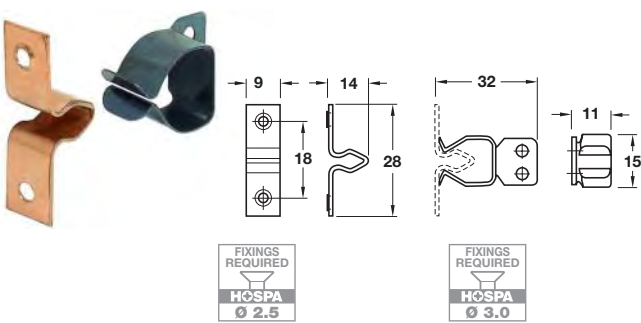

PLINTH SPRING CATCHES

Spring catch

- > For butt or flush closing doors
- > Spring catch: Screw fixing
- > Counterpiece: Screw fixing
- > Blue tempered steel spring catch and brass-plated steel counterpiece
- > Order qty: Multiples of 100 pcs

Length x width x height	Cat. No.
15 x 10 x 30 mm	245.05.502

Spring catch

- > For butt or flush closing doors
- > Spring catch: Screw fixing
- > Counterpiece: Screw fixing
- > Blue tempered steel spring catch and brass-plated steel counterpiece
- > Order qty: Multiples of 100 pcs

Length x width x height	Cat. No.
20 x 12 x 40 mm	245.06.509

Spring catch

- > For butt or flush closing doors
- > Spring catch: Screw fixing
- > Counterpiece: Screw fixing
- > Blue tempered steel spring catch and brass-plated steel counterpiece
- > Order qty: Multiples of 100 pcs

Length x width x height	Cat. No.
32 x 11 x 15 mm	245.02.501

Spring catch

- > For butt or flush mounted plinth panels
- > Spring catch: Screw fixing
- > Counterpiece: Screw fixing
- > Chromatinized steel spring catch and nylon counterpiece
- > Order qty: Multiples of 100 pcs