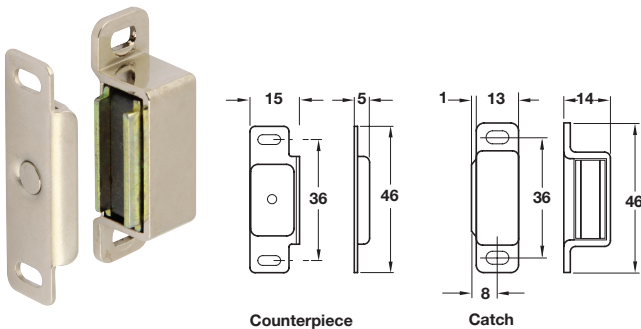

Magnetic catch, screw fixing

Counterpiece Catch

- > Catch and counterpiece must be ordered separately
- > Screw fixing
- > Catch: Fixed
Zinc alloy
- > Counterpiece: Floating with anti swivel rim
Metal
- > Order qty: **Multiples of 10 pcs**

> Order catch and counterpiece separately

Pull (approx)	4 kg	
Finish	Catch	Counterpiece
Nickel-plated	246.94.701	246.94.702
Gold coloured	246.94.801	246.94.802

Magnetic catch, screw fixing

Counterpiece Catch

- > Catch: Fixed
Counterpiece: Floating
- > Screw fixing
- > Steel
- > Order qty: 1 pc

Pull (approx.)	6 kg	
Finish	Cat. No.	
Nickel-plated	246.16.700	
Electro brassed	246.16.100	

Magnetic catch, screw fixing

COMPONENTS, FIXINGS AND CONSUMABLES 2014, © Häfele U.K. Ltd 2014. Dimensional data not binding. We reserve the right to alter specifications without notice.

Magnetic catch, screw fixing

- > Catch and counterpiece must be ordered separately
- > Screw fixing
- > Catch: Fixed
Zinc alloy
- > Counterpiece: Floating with anti swivel rim
Metal
- > Order qty: 1 pc (order 1 pc catch and 1 pc counterpiece)