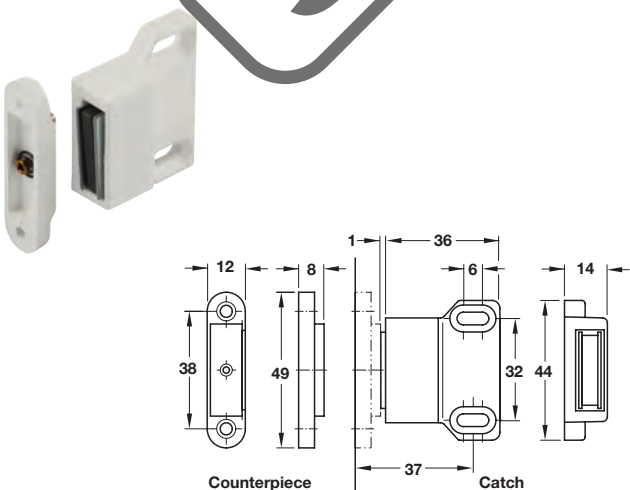

- > Catch: Fixed
Counterpiece: Floating
- > Screw fixing
- > Steel
- > Order qty: 1 pc

Pull (approx.)	6 kg	
Finish	Cat. No.	
Nickel-plated	246.16.700	
Electro brassed	246.16.100	

Magnetic catch, screw fixing

COMPONENTS, FIXINGS AND CONSUMABLES 2014, © Häfele U.K. Ltd 2014. Dimensional data not binding. We reserve the right to alter specifications without notice.

Magnetic catch, screw fixing

- > Catch and counterpiece must be ordered separately
- > Screw fixing
- > Catch: Fixed
Zinc alloy
- > Counterpiece: Floating with anti swivel rim
Metal
- > Order qty: 1 pc (order 1 pc catch and 1 pc counterpiece)

> Order catch and counterpiece separately

Pull (approx)	4 kg	
Finish	Catch	Counterpiece
Nickel-plated	246.94.701	246.94.702
Gold coloured	246.94.801	246.94.802

Magnetic catch, screw fixing

- > Catch: Fixed
- > Counterpiece: Floating
- > Screw fixing
- > Steel
- > Order qty: 1 pc

Pull (approx.)	6 kg	
Finish	Cat. No.	
Nickel-plated	246.16.700	
Electro brassed	246.16.100	

Magnetic catch, screw fixing

- > Catch: Floating
- > Counterpiece: Floating
- > Plastic catch and counterpiece
- > Order qty: Multiples of 50 pcs