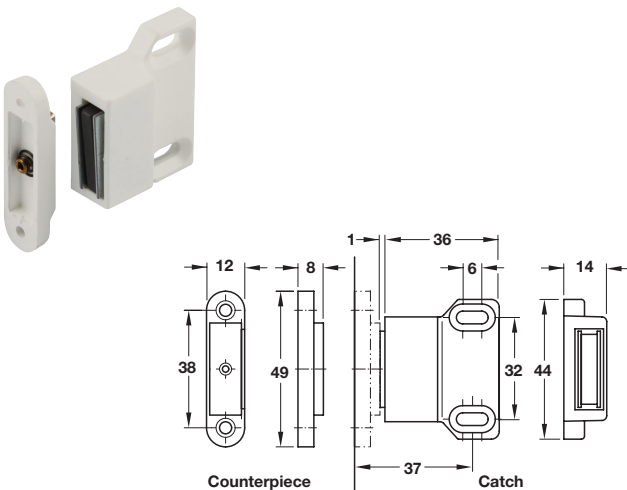

Magnetic catch, screw fixing

Counterpiece Catch

- > Catch and counterpiece must be ordered separately
- > Screw fixing
- > Catch: Fixed
Zinc alloy
- > Counterpiece: Floating with anti swivel rim
Metal
- > Order qty: **Multiples of 10 pcs**

> Order catch and counterpiece separately

Pull (approx)	4 kg	
Finish	Catch	Counterpiece
Nickel-plated	246.94.701	246.94.702
Gold coloured	246.94.801	246.94.802

Magnetic catch, screw fixing

Counterpiece Catch

- > Catch: Fixed
Counterpiece: Floating
- > Screw fixing
- > Steel
- > Order qty: 1 pc

Pull (approx.)	6 kg	
Finish	Cat. No.	
Nickel-plated	246.16.700	
Electro brassed	246.16.100	

Magnetic catch, screw fixing

COMPONENTS, FIXINGS AND CONSUMABLES 2014, © Häfele U.K. Ltd 2014. Dimensional data not binding. We reserve the right to alter specifications without notice.

Magnetic catch, screw fixing

- > Catch and counterpiece must be ordered separately
- > Screw fixing
- > Catch: Fixed
Zinc alloy
- > Counterpiece: Floating with anti swivel rim
Metal
- > Order qty: 1 pc (order 1 pc catch and 1 pc counterpiece)