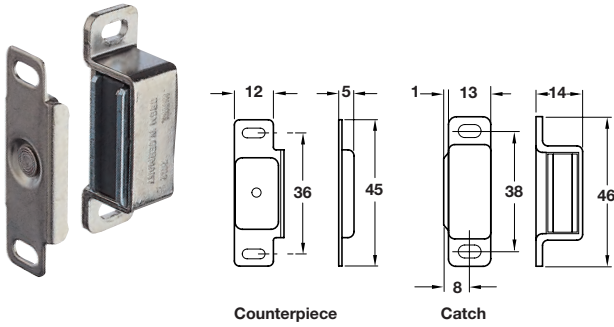

- > Catch: Fixed
Counterpiece: Floating
- > Screw fixing
- > Steel
- > Order qty: 1 pc

Pull (approx.)	6 kg	
Finish	Cat. No.	
Nickel-plated	246.16.700	
Electro brassed	246.16.100	

Magnetic catch, screw fixing

Counterpiece Catch

- > Catch: Floating
- > Counterpiece: Floating
- > Plastic catch and counterpiece
- > Order qty: Multiples of 50 pcs

Pull (approx)	3-4 kg	4-5 kg
Finish	Cat. No.	
White	246.11.701	246.17.703

COMPONENTS, FIXINGS AND CONSUMABLES 2014, © Häfele U.K. Ltd 2014. Dimensional data not binding. We reserve the right to alter specifications without notice.

Magnetic catch, screw fixing

- > Catch and counterpiece must be ordered separately
- > Screw fixing
- > Catch: Fixed
Zinc alloy
- > Counterpiece: Floating with anti swivel rim
Metal
- > Order qty: 1 pc (order 1 pc catch and 1 pc counterpiece)

> Order catch and counterpiece separately

Pull (approx)	4 kg	
Finish	Catch	Counterpiece
Nickel-plated	246.94.701	246.94.702
Gold coloured	246.94.801	246.94.802

Magnetic catch, screw fixing

- > Catch: Fixed
- > Counterpiece: Floating
- > Screw fixing
- > Steel
- > Order qty: 1 pc