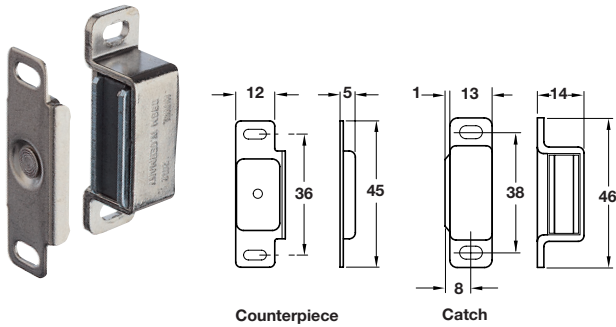

Magnetic catch, screw fixing

Counterpiece Catch

- > Catch and counterpiece must be ordered separately
- > Screw fixing
- > Catch: Fixed
Zinc alloy
- > Counterpiece: Floating with anti swivel rim
Metal
- > Order qty: **Multiples of 10 pcs**

> Order catch and counterpiece separately

Pull (approx)	4 kg	
Finish	Catch	Counterpiece
Nickel-plated	246.94.701	246.94.702
Gold coloured	246.94.801	246.94.802

Magnetic catch, screw fixing

Counterpiece Catch

- > Catch: Fixed
Counterpiece: Floating
- > Screw fixing
- > Steel
- > Order qty: 1 pc

Pull (approx.)	6 kg	
Finish	Cat. No.	
Nickel-plated	246.16.700	
Electro brassed	246.16.100	

Magnetic catch, screw fixing

COMPONENTS, FIXINGS AND CONSUMABLES 2014, © Häfele U.K. Ltd 2014. Dimensional data not binding. We reserve the right to alter specifications without notice.

Magnetic catch, screw fixing

- > Catch and counterpiece must be ordered separately
- > Screw fixing
- > Catch: Fixed
Zinc alloy
- > Counterpiece: Floating with anti swivel rim
Metal
- > Order qty: 1 pc (order 1 pc catch and 1 pc counterpiece)