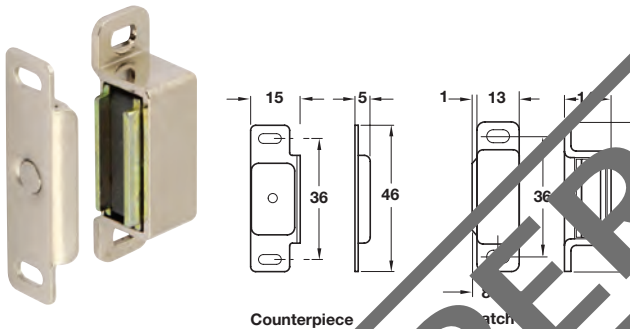

- > Catch: Fixed
Counterpiece: Floating
- > Screw fixing
- > Steel
- > Order qty: 1 pc

Pull (approx.)	6 kg	
Finish	Cat. No.	
Nickel-plated	246.16.700	
Electro brassed	246.16.100	

Magnetic catch, screw fixing

COMPONENTS, FIXINGS AND CONSUMABLES 2014, © Häfele U.K. Ltd 2014. Dimensional data not binding. We reserve the right to alter specifications without notice.

Magnetic catch, screw fixing

- > Catch and counterpiece must be ordered separately
- > Screw fixing
- > Catch: Fixed
Zinc alloy
- > Counterpiece: Floating with anti swivel rim
Metal
- > Order qty: 1 pc (order 1 pc catch and 1 pc counterpiece)

> Order catch and counterpiece separately

Pull (approx)	4 kg	
Finish	Catch	Counterpiece
Nickel-plated	246.94.701	246.94.702
Gold coloured	246.94.801	246.94.802

Magnetic catch, screw fixing

- > Catch: Fixed
- > Counterpiece: Floating
- > Screw fixing
- > Steel
- > Order qty: 1 pc