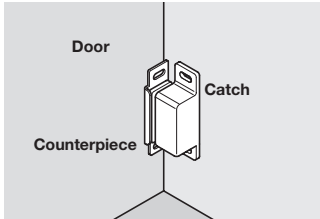

Counterpiece Catch

- > Catch: Floating
- > Counterpiece: Floating
- > Plastic catch and counterpiece
- > Order qty: Multiples of 50 pcs

Pull (approx)	3-4 kg	4-5 kg
Finish	Cat. No.	
White	246.11.701	246.17.703

COMPONENTS, FIXINGS AND CONSUMABLES 2014, © Häfele U.K. Ltd 2014. Dimensional data not binding. We reserve the right to alter specifications without notice.

Magnetic catch, screw fixing

- > Catch and counterpiece must be ordered separately
- > Screw fixing
- > Catch: Fixed
Zinc alloy
- > Counterpiece: Floating with anti swivel rim
Metal
- > Order qty: 1 pc (order 1 pc catch and 1 pc counterpiece)