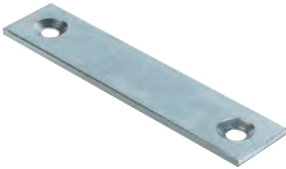

CONNECTING PLATES

ixconnect

Connecting plate

- > Screw fixing
- > For furniture assembly
- > Galvanized steel
- > Order qty: Multiples of 50 pcs

Length	Cat. No.
50 mm	260.21.509
70 mm	260.21.705

Connecting plate

- > Screw fixing
- > For furniture assembly
- > Galvanized steel
- > Order qty: Multiples of 50 pcs

Length	Cat. No.
60 mm	260.20.011
80 mm	260.20.020
100 mm	260.20.039

Connecting plate

- > Screw fixing
- > Steel
- > Order qty: Multiples of 100 pcs

Finish	Cat. No.
Steel	260.22.020

Connecting plate

- > Screw fixing
- > Steel
- > Order qty: Multiples of 10 pcs

Finish	Cat. No.
Bright zinc-plated	260.21.950

COMPONENTS, FIXINGS AND CONSUMABLES 2014, © Häfele U.K. Ltd 2014. Dimensional data not binding. We reserve the right to alter specifications without notice.