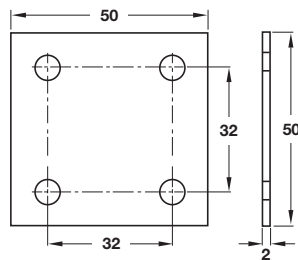

CONNECTING PLATES

ixconnect

Connecting plate

- > Screw fixing
- > For furniture assembly
- > Galvanized steel
- > Order qty: Multiples of 50 pcs

Length	Cat. No.
50 mm	260.21.509
70 mm	260.21.705

Connecting plate

- > Screw fixing
- > For furniture assembly
- > Galvanized steel
- > Order qty: Multiples of 50 pcs

Length	Cat. No.
60 mm	260.20.011
80 mm	260.20.020
100 mm	260.20.039

Connecting plate

- > Screw fixing
- > Steel
- > Order qty: Multiples of 100 pcs

Finish	Cat. No.
Steel	260.22.020

Connecting plate

- > Screw fixing
- > Steel
- > Order qty: Multiples of 10 pcs

Finish	Cat. No.
Bright zinc-plated	260.21.950

COMPONENTS, FIXINGS AND CONSUMABLES 2014, © Häfele U.K. Ltd 2014. Dimensional data not binding. We reserve the right to alter specifications without notice.