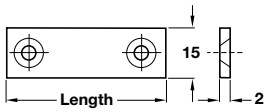

CONNECTING PLATES

ixconnect

Connecting plate

- > Screw fixing
- > For furniture assembly
- > Galvanized steel
- > Order qty: Multiples of 50 pcs

Length	Cat. No.
50 mm	260.21.509
70 mm	260.21.705

Connecting plate

- > Screw fixing
- > For furniture assembly
- > Galvanized steel
- > Order qty: Multiples of 50 pcs

Length	Cat. No.
60 mm	260.20.011
80 mm	260.20.020
100 mm	260.20.039

Connecting plate

- > Screw fixing
- > Steel
- > Order qty: Multiples of 100 pcs

Finish	Cat. No.
Steel	260.22.020

Connecting plate

- > Screw fixing
- > Steel
- > Order qty: Multiples of 10 pcs

Finish	Cat. No.
Bright zinc-plated	260.21.950

COMPONENTS, FIXINGS AND CONSUMABLES 2014, © Häfele U.K. Ltd 2014. Dimensional data not binding. We reserve the right to alter specifications without notice.