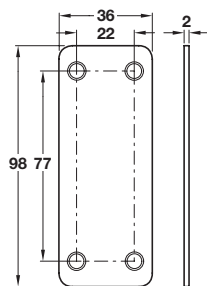

CONNECTING PLATES

ixconnect

Connecting plate

- > Screw fixing
- > For furniture assembly
- > Galvanized steel
- > Order qty: Multiples of 50 pcs

Length	Cat. No.
50 mm	260.21.509
70 mm	260.21.705

Connecting plate

- > Screw fixing
- > For furniture assembly
- > Galvanized steel
- > Order qty: Multiples of 50 pcs

Length	Cat. No.
60 mm	260.20.011
80 mm	260.20.020
100 mm	260.20.039

Connecting plate

- > Screw fixing
- > Steel
- > Order qty: Multiples of 100 pcs

Finish	Cat. No.
Steel	260.22.020

Connecting plate

- > Screw fixing
- > Steel
- > Order qty: Multiples of 10 pcs

Finish	Cat. No.
Bright zinc-plated	260.21.950

COMPONENTS, FIXINGS AND CONSUMABLES 2014, © Häfele U.K. Ltd 2014. Dimensional data not binding. We reserve the right to alter specifications without notice.