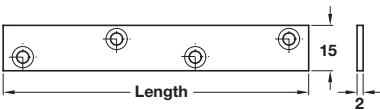

CONNECTING PLATES

ixconnect

Connecting plate

- > Screw fixing
- > For furniture assembly
- > Galvanized steel
- > Order qty: Multiples of 50 pcs

Length	Cat. No.
50 mm	260.21.509
70 mm	260.21.705

Connecting plate

- > Screw fixing
- > For furniture assembly
- > Galvanized steel
- > Order qty: Multiples of 50 pcs

Length	Cat. No.
60 mm	260.20.011
80 mm	260.20.020
100 mm	260.20.039

Connecting plate

- > Screw fixing
- > Steel
- > Order qty: Multiples of 100 pcs

Finish	Cat. No.
Steel	260.22.020

Connecting plate

- > Screw fixing
- > Steel
- > Order qty: Multiples of 10 pcs

Finish	Cat. No.
Bright zinc-plated	260.21.950

COMPONENTS, FIXINGS AND CONSUMABLES 2014, © Häfele U.K. Ltd 2014. Dimensional data not binding. We reserve the right to alter specifications without notice.