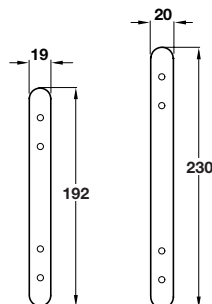

Finish	Cat. No.
Cream-white	245.16.400

Permafix block, screw fixing

- > For semi-permanent fixing of dummy drawer fronts
- > Plastic
- > Order fixings separately
- > Order qty: 1 pc

Finish	Cat. No.
Cream-white	245.16.410

Door panel connecting plate

- > For connecting two doors or a door and drawer front together
- > For screw mounting to the back of the panels
- > 3 mm thick steel
- > Order fixings separately
- > Order qty: 1 pc

Length	192 mm	230 mm
Cream-white enamelled	260.22.450	-
Zinc-plated	260.22.950	-
White enamelled	-	260.22.700

CABINET FITTINGS

DRAWER FRONT AND DOOR PANEL CONNECTING FITTINGS

Blocks, plates and bolts for connecting drawer or door front panels together.

Length	192 mm	230 mm
Cream-white enamelled	260.22.450	-
Zinc-plated	260.22.950	-
White enamelled	-	260.22.700

KITCHEN ACCESSORIES 2015, © Hafele U.K. Ltd 2015. Dimensional data not binding. We reserve the right to alter specifications without notice.