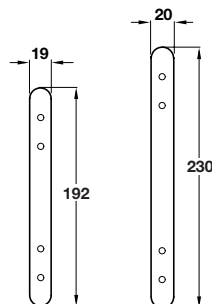

Door panel connecting plate

- > For connecting two doors or a door and drawer front together
- > For screw mounting to the back of the panels
- > 3 mm thick steel
- > Order fixings separately
- > Order qty: 1 pc

Length	192 mm	230 mm
Cream-white enamelled	260.22.450	-
Zinc-plated	260.22.950	-
White enamelled	-	260.22.700

KITCHEN ACCESSORIES 2015, © Hafele U.K. Ltd 2015. Dimensional data not binding. We reserve the right to alter specifications without notice.