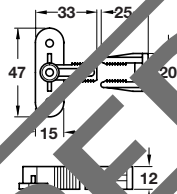

Length	192 mm	230 mm
Cream-white enamelled	260.22.450	-
Zinc-plated	260.22.950	-
White enamelled	-	260.22.700

CABINET FITTINGS

DRAWER FRONT AND DOOR PANEL CONNECTING FITTINGS

Blocks, plates and bolts for connecting drawer or door front panels together.

- > For semi-permanent fixing of dummy drawer fronts
- > Plastic
- > Order fixings separately
- > Order qty: 1 pc

Finish	Cat. No.
Cream-white	245.16.410

Door panel connecting plate

- > For connecting two doors or a door and drawer front together
- > For screw mounting to the back of the panels
- > 3 mm thick steel
- > Order fixings separately
- > Order qty: 1 pc

Length	192 mm	230 mm
Cream-white enamelled	260.22.450	-
Zinc-plated	260.22.950	-
White enamelled	-	260.22.700

KITCHEN ACCESSORIES 2015, © Hafele U.K. Ltd 2015. Dimensional data not binding. We reserve the right to alter specifications without notice.