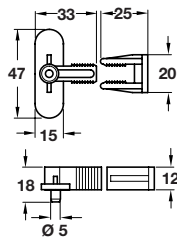

CABINET FITTINGS

DRAWER FRONT AND DOOR PANEL CONNECTING FITTINGS

Blocks, plates and bolts for connecting drawer or door front panels together.

Permafix block, dowel fixing

- > For semi-permanent fixing of dummy drawer fronts
- > Plastic
- > Order fixings separately
- > Order qty: 1 pc

Door panel connecting plate

- > For connecting two doors or a door and drawer front together
- > For screw mounting to the back of the panels
- > 3 mm thick steel
- > Order fixings separately
- > Order qty: 1 pc

Length	192 mm	230 mm
Cream-white enamelled	260.22.450	-
Zinc-plated	260.22.950	-
White enamelled	-	260.22.700

CABINET FITTINGS

DRAWER FRONT AND DOOR PANEL CONNECTING FITTINGS

Blocks, plates and bolts for connecting drawer or door front panels together.

Length	192 mm	230 mm
Cream-white enamelled	260.22.450	-
Zinc-plated	260.22.950	-
White enamelled	-	260.22.700

KITCHEN ACCESSORIES 2015, © Hafele U.K. Ltd 2015. Dimensional data not binding. We reserve the right to alter specifications without notice.