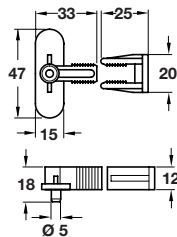

CABINET FITTINGS

DRAWER FRONT AND DOOR PANEL CONNECTING FITTINGS

Blocks, plates and bolts for connecting drawer or door front panels together.

Permafix block, dowel fixing

- > For semi-permanent fixing of dummy drawer fronts
- > Plastic
- > Order fixings separately
- > Order qty: 1 pc

Finish	Cat. No.
Cream-white	245.16.400