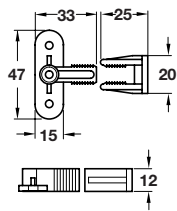

Permafix block, screw fixing

- > For semi-permanent fixing of dummy drawer fronts
- > Plastic
- > Order fixings separately
- > Order qty: 1 pc

Finish	Cat. No.
Cream-white	245.16.410