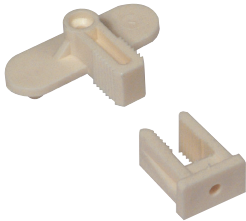

CABINET FITTINGS

DRAWER FRONT AND DOOR PANEL CONNECTING FITTINGS

Blocks, plates and bolts for connecting drawer or door front panels together.

Permafix block, dowel fixing

- > For semi-permanent fixing of dummy drawer fronts
- > Plastic
- > Order fixings separately
- > Order qty: 1 pc

Finish	Cat. No.
Cream-white	245.16.400

Permafix block, screw fixing

- > For semi-permanent fixing of dummy drawer fronts
- > Plastic
- > Order fixings separately
- > Order qty: 1 pc

Finish	Cat. No.
Cream-white	245.16.410

Door panel connecting plate

- > For connecting two doors or a door and drawer front together
- > For screw mounting to the back of the panels
- > 3 mm thick steel
- > Order fixings separately
- > Order qty: 1 pc

Length	192 mm	230 mm
Cream-white enamelled	260.22.450	-
Zinc-plated	260.22.950	-
White enamelled	-	260.22.700

CABINET FITTINGS

DRAWER FRONT AND DOOR PANEL CONNECTING FITTINGS

Blocks, plates and bolts for connecting drawer or door front panels together.