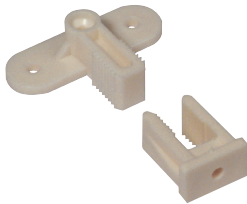

CABINET FITTINGS

DRAWER FRONT AND DOOR PANEL CONNECTING FITTINGS

Blocks, plates and bolts for connecting drawer or door front panels together.

Permafix block, dowel fixing

- > For semi-permanent fixing of dummy drawer fronts
- > Plastic
- > Order fixings separately
- > Order qty: 1 pc

Finish	Cat. No.
Cream-white	245.16.400

Permafix block, screw fixing

- > For semi-permanent fixing of dummy drawer fronts
- > Plastic
- > Order fixings separately
- > Order qty: 1 pc

Finish	Cat. No.
Cream-white	245.16.410

Door panel connecting plate

- > For connecting two doors or a door and drawer front together
- > For screw mounting to the back of the panels
- > 3 mm thick steel
- > Order fixings separately
- > Order qty: 1 pc

Length	192 mm	230 mm
Cream-white enamelled	260.22.450	-
Zinc-plated	260.22.950	-
White enamelled	-	260.22.700

CABINET FITTINGS

DRAWER FRONT AND DOOR PANEL CONNECTING FITTINGS

Blocks, plates and bolts for connecting drawer or door front panels together.