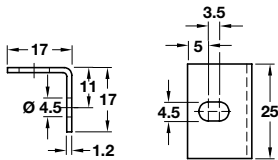

ANGLED BRACKETS

ixconnect

Angled bracket

- > Screw fixing with horizontal and vertical slot
- > For furniture assembly
- > Steel
- > Order qty: Multiples of 100 pcs

Finish	Cat. No.
Unfinished	290.08.000
Galvanized	290.08.960

Angled bracket

- > Screw fixing, with horizontal slot
- > For furniture assembly
- > Steel
- > Order qty: Multiples of 100 pcs

Finish	Cat. No.
Nickel	260.25.712

Angled bracket

- > Screw fixing, with vertical slot
- > For furniture assembly
- > Steel
- > Order qty: Multiples of 100 pcs

Finish	Cat. No.
Nickel	260.26.719

> Hospa screws are shown on pages **388-393, 402**

COMPONENTS, FIXINGS AND CONSUMABLES 2014, © Häfele U.K. Ltd 2014. Dimensional data not binding. We reserve the right to alter specifications without notice.