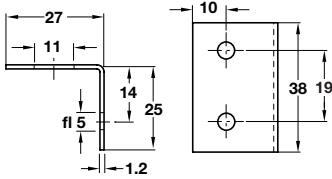

ANGLED BRACKETS

ixconnect

Angled bracket

- > Screw fixing with horizontal and vertical slot
- > For furniture assembly
- > Steel
- > Order qty: Multiples of 100 pcs

Finish	Cat. No.
Unfinished	290.08.000
Galvanized	290.08.960

Angled bracket

- > Screw fixing, with horizontal slot
- > For furniture assembly
- > Steel
- > Order qty: Multiples of 100 pcs

Finish	Cat. No.
Nickel	260.25.712

Angled bracket

- > Screw fixing, with vertical slot
- > For furniture assembly
- > Steel
- > Order qty: Multiples of 100 pcs

Finish	Cat. No.
Nickel	260.26.719

> Hospa screws are shown on pages **388-393, 402**

COMPONENTS, FIXINGS AND CONSUMABLES 2014, © Häfele U.K. Ltd 2014. Dimensional data not binding. We reserve the right to alter specifications without notice.