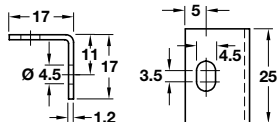

Angled bracket

- > Screw fixing, with horizontal slot
- > For furniture assembly
- > Steel
- > Order qty: Multiples of 100 pcs

Finish	Cat. No.
Nickel	260.25.712

Angled bracket

- > Screw fixing, with vertical slot
- > For furniture assembly
- > Steel
- > Order qty: Multiples of 100 pcs

Finish	Cat. No.
Nickel	260.26.719

> Hospa screws are shown on pages **388-393, 402**

COMPONENTS, FIXINGS AND CONSUMABLES 2014, © Häfele U.K. Ltd 2014. Dimensional data not binding. We reserve the right to alter specifications without notice.