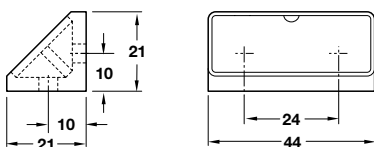

Mini corner

- > With cover cap
- > For low loads, for small cabinets
- > Plastic
- > Order qty: Multiples of 100 pcs

Finish	Cat. No.
White	262.56.708
Beige	262.56.404
Dark brown	262.56.155

Mini corner

- > With cover cap
- > For low loads, for small cabinets
- > Plastic
- > Order qty: Multiples of 100 pcs