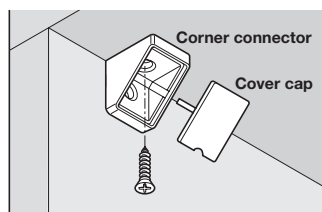

Mini corner

- > With cover cap
- > For low loads, for small cabinets
- > Plastic
- > Order qty: Multiples of 100 pcs

Finish	Cat. No.
White	262.56.708
Beige	262.56.404
Dark brown	262.56.155

Mini corner

- > With cover cap
- > For low loads, for small cabinets
- > Plastic
- > Order qty: Multiples of 100 pcs