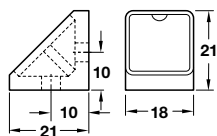

Mini corner

- > With cover cap
- > For low loads, for small cabinets
- > Plastic
- > Order qty: Multiples of 100 pcs

Finish	Cat. No.
White	262.56.708
Beige	262.56.404
Dark brown	262.56.155

Mini corner

- > With cover cap
- > For low loads, for small cabinets
- > Plastic
- > Order qty: Multiples of 100 pcs