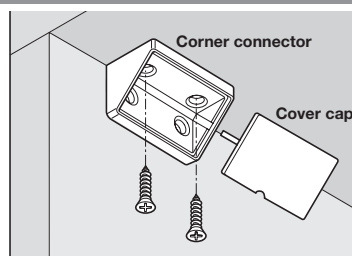

Mini corner

- > With cover cap
- > For low loads, for small cabinets
- > Plastic
- > Order qty: Multiples of 100 pcs

Finish	Cat. No.
White	262.56.708
Beige	262.56.404
Dark brown	262.56.155

Mini corner

- > With cover cap
- > For low loads, for small cabinets
- > Plastic
- > Order qty: Multiples of 100 pcs