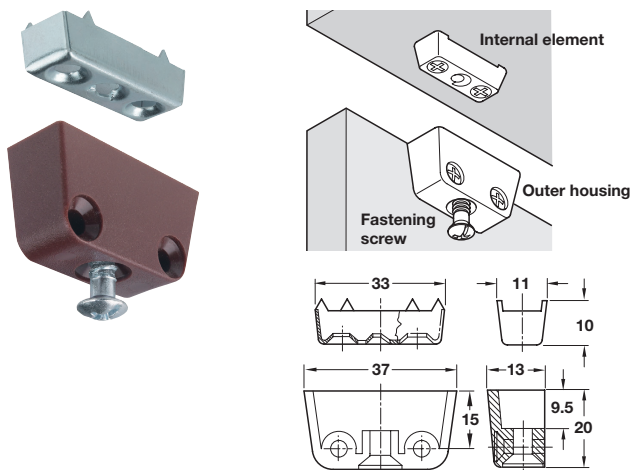

'T' knock down fitting

- > Plastic outer housing
- > Galvanized steel plug element and fastening screw
- > Order qty: Multiples of 100 pcs

Finish	Cat. No.
White	262.61.700
Brown	262.61.100

Modesty knock down fitting, two block

- > Plastic
- > Order qty: Multiples of 100 pcs (200 blocks)

Finish	Cat. No.
White	262.57.705
Cream white	262.57.401
Brown	262.57.107

Modesty knock down fitting, one block

- > Plastic
- > Order qty: Multiples of 100 pcs

Finish	Cat. No.
Brown	262.57.116
Cream white	262.57.410
White	262.57.714
Black	262.57.300
Beech	262.57.350
Beige	262.57.411
Magnolia	262.57.910

Knock down fitting

- > Zinc alloy outer housing, plastic plug element
- > Order qty: Multiples of 50 pcs

Finish	Cat. No.
White	261.16.710

COMPONENTS, FIXINGS AND CONSUMABLES 2014, © Häfele U.K. Ltd 2014. Dimensional data not binding. We reserve the right to alter specifications without notice.