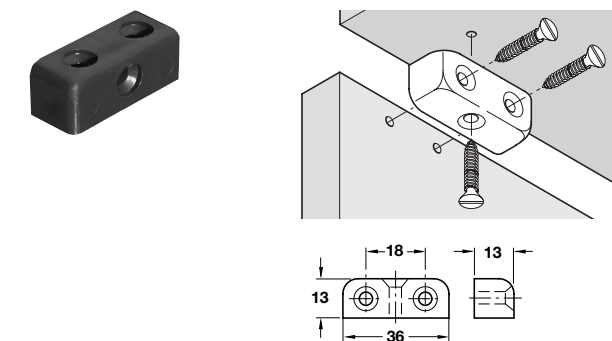

'T' knock down fitting

- > Plastic outer housing
- > Galvanized steel plug element and fastening screw
- > Order qty: Multiples of 100 pcs

Finish	Cat. No.
White	262.61.700
Brown	262.61.100

Modesty knock down fitting, two block

- > Plastic
- > Order qty: Multiples of 100 pcs (200 blocks)

Finish	Cat. No.
White	262.57.705
Cream white	262.57.401
Brown	262.57.107

Modesty knock down fitting, one block

- > Plastic
- > Order qty: Multiples of 100 pcs

Finish	Cat. No.
Brown	262.57.116
Cream white	262.57.410
White	262.57.714
Black	262.57.300
Beech	262.57.350
Beige	262.57.411
Magnolia	262.57.910

Knock down fitting

- > Zinc alloy outer housing, plastic plug element
- > Order qty: Multiples of 50 pcs

Finish	Cat. No.
White	261.16.710

COMPONENTS, FIXINGS AND CONSUMABLES 2014, © Häfele U.K. Ltd 2014. Dimensional data not binding. We reserve the right to alter specifications without notice.