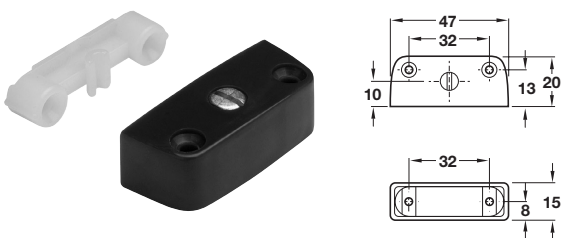

'T' knock down fitting

- > Plastic outer housing
- > Galvanized steel plug element and fastening screw
- > Order qty: Multiples of 100 pcs

Finish	Cat. No.
White	262.61.700
Brown	262.61.100

Modesty knock down fitting, two block

- > Plastic
- > Order qty: Multiples of 100 pcs (200 blocks)

Finish	Cat. No.
White	262.57.705
Cream white	262.57.401
Brown	262.57.107

Modesty knock down fitting, one block

- > Plastic
- > Order qty: Multiples of 100 pcs

Finish	Cat. No.
Brown	262.57.116
Cream white	262.57.410
White	262.57.714
Black	262.57.300
Beech	262.57.350
Beige	262.57.411
Magnolia	262.57.910

Knock down fitting

- > Zinc alloy outer housing, plastic plug element
- > Order qty: Multiples of 50 pcs

Finish	Cat. No.
White	261.16.710

COMPONENTS, FIXINGS AND CONSUMABLES 2014, © Häfele U.K. Ltd 2014. Dimensional data not binding. We reserve the right to alter specifications without notice.