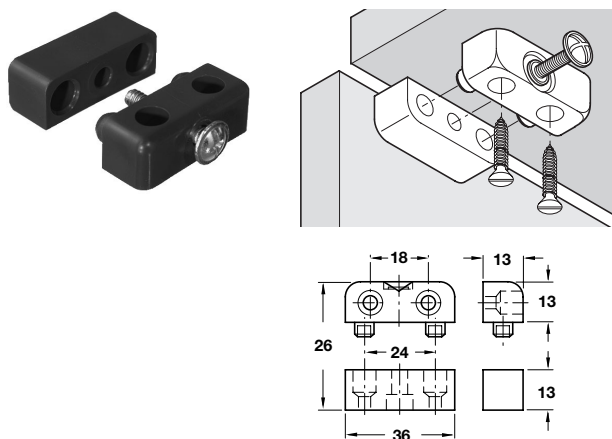

'T' knock down fitting

- > Plastic outer housing
- > Galvanized steel plug element and fastening screw
- > Order qty: Multiples of 100 pcs

Finish	Cat. No.
White	262.61.700
Brown	262.61.100

Modesty knock down fitting, two block

- > Plastic
- > Order qty: Multiples of 100 pcs (200 blocks)

Finish	Cat. No.
White	262.57.705
Cream white	262.57.401
Brown	262.57.107

Modesty knock down fitting, one block

- > Plastic
- > Order qty: Multiples of 100 pcs

Finish	Cat. No.
Brown	262.57.116
Cream white	262.57.410
White	262.57.714
Black	262.57.300
Beech	262.57.350
Beige	262.57.411
Magnolia	262.57.910

Knock down fitting

- > Zinc alloy outer housing, plastic plug element
- > Order qty: Multiples of 50 pcs

Finish	Cat. No.
White	261.16.710

COMPONENTS, FIXINGS AND CONSUMABLES 2014, © Häfele U.K. Ltd 2014. Dimensional data not binding. We reserve the right to alter specifications without notice.