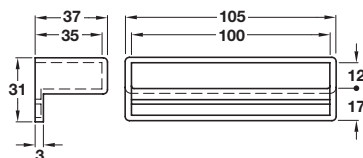

## Wooden slat

- > Height x depth: 8 x 53 mm
- > For single beds
- > 5 layers, made of beech wood, rounded edges
- > Sprung lacquered natural wood
- > Order qty: Multiples of 10 pcs

Length	Cat. No.
991 mm	271.63.006

## Wooden slat

- > Height x depth: 12 x 100 mm
- > For double beds
- > 7 layers, made of beech wood, rounded edges
- > Sprung lacquered natural wood
- > Order qty: Multiples of 10 pcs

Length	Cat. No.
1372 mm	271.63.202

## Slat pocket

- > For use with 12 x 100 mm wooden slats
- > Can be fixed by means of staples on wooden frame
- > Rigid plastic
- > Order qty: Multiples of 10 pcs

Finish	Cat. No.
Brown	271.62.134

DESIGN 2016. © Häfele U.K. Ltd 2016. Dimensional data not binding. We reserve the right to alter specifications without notice.