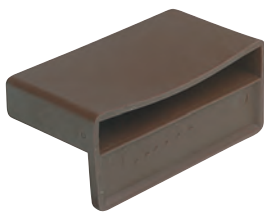

# WOODEN SLATS AND POCKETS FOR BED

Wooden bed slats are made of natural wood and are sprung.

## Wooden slat

- > Height x depth: 8 x 53 mm
- > For single beds
- > 5 layers, made of beech wood, rounded edges
- > Sprung lacquered natural wood
- > Order qty: Multiples of 10 pcs

Length	Cat. No.
991 mm	271.63.006

## Slat pocket

- > For use with 8 x 53 mm wooden slats
- > Can be fixed by means of staples on wooden frame
- > Rigid plastic
- > Order qty: Multiples of 10 pcs

Finish	Cat. No.
Brown	271.62.116

## Wooden slat

- > Height x depth: 12 x 100 mm
- > For double beds
- > 7 layers, made of beech wood, rounded edges
- > Sprung lacquered natural wood
- > Order qty: Multiples of 10 pcs

Length	Cat. No.
1372 mm	271.63.202