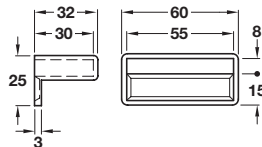

- > For use with 8 x 53 mm wooden slats
- > Can be fixed by means of staples on wooden frame
- > Rigid plastic
- > Order qty: Multiples of 10 pcs

Finish	Cat. No.
Brown	271.62.116