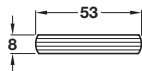

## Wooden slat

- > Height x depth: 8 x 53 mm
- > For single beds
- > 5 layers, made of beech wood, rounded edges
- > Sprung lacquered natural wood
- > Order qty: Multiples of 10 pcs

Length	Cat. No.
991 mm	271.63.006

## Wooden slat

- > Height x depth: 12 x 100 mm
- > For double beds
- > 7 layers, made of beech wood, rounded edges
- > Sprung lacquered natural wood
- > Order qty: Multiples of 10 pcs

Length	Cat. No.
1372 mm	271.63.202