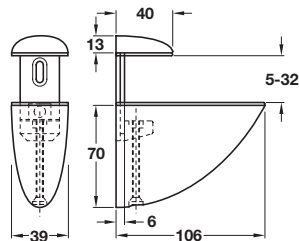

Shelf clamp support, screw fixing

- > For 4-20 mm glass or wood thickness
- > Zinc alloy
- > Order qty: 1 pc

Finish	Cat.No.
Polished chrome	287.93.200
Matt nickel	287.93.600
Brushed nickel	287.93.000

Shelf clamp support, screw fixing

- > For 5-32 mm glass or wood thickness
- > Zinc alloy
- > Order qty: 1 pc

Finish	Cat. No.
Polished chrome	287.94.200
Polished brass	287.94.800
White	287.94.700
Matt nickel	287.94.600
Matt chrome	287.94.400
Brushed nickel	287.94.000