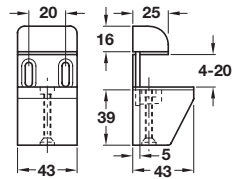

Shelf clamp support, screw fixing

- > For 4-20 mm glass or wood thickness
- > Zinc alloy
- > Order qty: 1 pc

Finish	Cat.No.
Polished chrome	287.93.200
Matt nickel	287.93.600
Brushed nickel	287.93.000

Shelf clamp support, screw fixing

- > For 5-32 mm glass or wood thickness
- > Zinc alloy
- > Order qty: 1 pc

Finish	Cat. No.
Polished chrome	287.94.200
Polished brass	287.94.800
White	287.94.700
Matt nickel	287.94.600
Matt chrome	287.94.400
Brushed nickel	287.94.000