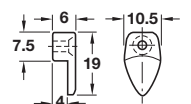

Mirror clip

- > Straight
- > With rubber pad
- > Steel
- > Order qty: Multiples of 100 pcs

Finish	Cat. No.
Nickel-plated	291.01.013

Mirror clip

- > Cranked
- > With rubber pad
- > Steel
- > Order qty: Multiples of 100 pcs

Finish	Cat. No.
Nickel-plated	291.21.015

Mirror clip

- > Round
- > With rubber pad
- > Zinc alloy
- > Order qty: Multiples of 100 pcs

Finish	Cat. No.
Nickel-plated	292.01.710

Mirror clip

- > Oval
- > With rubber pad
- > Plastic
- > Order qty: Multiples of 100 pcs