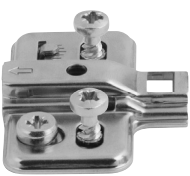

# MOUNTING PLATES FOR HÄFELE CLICK ON HINGES

Häfele click on hinges are shown on pages **308-321**

## Click on mounting plate for Häfele concealed hinges

For Hospa screws

With pre-mounted Euro screws

With pre-mounted Ø 3 mm wood screws

- > Hospa screw fixing or pre-mounted with euro screw or Ø 3 mm wood screw
- > Two part plate with ± 2 mm height adjustment via cam screw
- > Height adjustment indicator
- > Nickel-plated steel
- > Order fixing screws separately for Hospa screw fixing versions
- > Order qty: 1 pc

## Click on mounting plate for Häfele concealed hinges

For Hospa screws

With pre-mounted Euro screws

With pre-mounted Ø 3 mm wood screws

Height F = mounting plate height shown in tables

- > Hospa screw fixing or pre-mounted with euro screw or Ø 3 mm wood screw
- > One part plate with ± 2 mm height adjustment via slots
- > Nickel-plated steel
- > Order fixing screws separately for Hospa screw fixing versions
- > Order qty: 1 pc