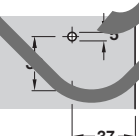

## Click on mounting plate for Häfele concealed hinges

For Hospa screws

With pre-mounted Euro screws

With pre-mounted Ø 3 mm wood screws

- > Hospa screw fixing or pre-mounted with euro screw or Ø 3 mm wood screw
- > Two part plate with ± 2 mm height adjustment via cam screw
- > Height adjustment indicator
- > Nickel-plated steel
- > Order fixing screws separately for Hospa screw fixing versions
- > Order qty: 1 pc

Height	Hospa screws	Euro screws	Ø 3 mm screws
0 mm	312.33.500	312.33.510	312.35.020
3 mm	312.33.503	312.33.513	312.35.023

Information on mounting plate adjustment is shown on page **306-307**

## Click on mounting plate for Häfele concealed hinges

For Hospa screws

With pre-mounted Euro screws

Height F = mounting plate height shown in tables

With pre-mounted Ø 3 mm wood screws

- > Hospa screw fixing or pre-mounted with euro screw or Ø 3 mm wood screw
- > One part plate with ± 2 mm height adjustment via slots
- > Nickel-plated steel
- > Order fixing screws separately for Hospa screw fixing versions
- > Order qty: 1 pc