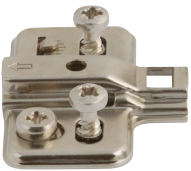

## Click on mounting plate for Häfele concealed hinges

For Hospa screws

With pre-mounted Euro screws

With pre-mounted Ø 3 mm wood screws

- > Hospa screw fixing or pre-mounted with euro screw or Ø 3 mm wood screw
- > Two part plate with ± 2 mm height adjustment via cam screw
- > Height adjustment indicator
- > Nickel-plated steel
- > Order fixing screws separately for Hospa screw fixing versions
- > Order qty: 1 pc

## Click on mounting plate for Häfele concealed hinges

For Hospa screws

With pre-mounted Euro screws

With pre-mounted Ø 3 mm wood screws

Height F = mounting plate height shown in tables

- > Hospa screw fixing or pre-mounted with euro screw or Ø 3 mm wood screw
- > One part plate with ± 2 mm height adjustment via slots
- > Nickel-plated steel
- > Order fixing screws separately for Hospa screw fixing versions
- > Order qty: 1 pc

# MOUNTING PLATES FOR HÄFELE CLICK ON HINGES

Häfele click on hinges are shown on pages **308-321**