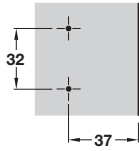

# MOUNTING PLATES FOR HÄFELE CLICK ON HINGES

Häfele click on hinges are shown on pages **308-321**

## Click on mounting plate for Häfele concealed hinges

For Hospa screws

With pre-mounted Euro screws

With pre-mounted Ø 3 mm wood screws

- > Hospa screw fixing or pre-mounted with euro screw or Ø 3 mm wood screw
- > Two part plate with ± 2 mm height adjustment via cam screw
- > Height adjustment indicator
- > Nickel-plated steel
- > Order fixing screws separately for Hospa screw fixing versions
- > Order qty: 1 pc

## Click on mounting plate for Häfele concealed hinges

For Hospa screws

With pre-mounted Euro screws

With pre-mounted Ø 3 mm wood screws

Height F = mounting plate height shown in tables

- > Hospa screw fixing or pre-mounted with euro screw or Ø 3 mm wood screw
- > One part plate with ± 2 mm height adjustment via slots
- > Nickel-plated steel
- > Order fixing screws separately for Hospa screw fixing versions
- > Order qty: 1 pc

Height	Hospa screws	Euro screws	Ø 3 mm screws
0 mm	312.30.540	312.30.550	312.35.010
3 mm	312.30.543	312.30.553	312.35.013

DRAWER SYSTEMS, STAYS AND HINGES 2015. © Häfele U.K. Ltd 2015. Dimensional data not binding. We reserve the right to alter specifications without notice.