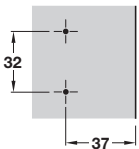

## Click on mounting plate for Häfele concealed hinges

For Hospa screws

With pre-mounted Euro screws

With pre-mounted Ø 3 mm wood screws

- > Hospa screw fixing or pre-mounted with euro screw or Ø 3 mm wood screw
- > Two part plate with ± 2 mm height adjustment via cam screw
- > Height adjustment indicator
- > Nickel-plated steel
- > Order fixing screws separately for Hospa screw fixing versions
- > Order qty: 1 pc

Height	Hospa screws	Euro screws	Ø 3 mm screws
0 mm	312.33.500	312.33.510	312.35.020
3 mm	312.33.503	312.33.513	312.35.023

Information on mounting plate adjustment is shown on page **306-307**

## Click on mounting plate for Häfele concealed hinges

For Hospa screws

With pre-mounted Euro screws

With pre-mounted Ø 3 mm wood screws

Height F = mounting plate height shown in tables

- > Hospa screw fixing or pre-mounted with euro screw or Ø 3 mm wood screw
- > One part plate with ± 2 mm height adjustment via slots
- > Nickel-plated steel
- > Order fixing screws separately for Hospa screw fixing versions
- > Order qty: 1 pc

Height	Hospa screws	Euro screws	Ø 3 mm screws
0 mm	312.30.540	312.30.550	312.35.010
3 mm	312.30.543	312.30.553	312.35.013

DRAWER SYSTEMS, STAYS AND HINGES 2015. © Häfele U.K. Ltd 2015. Dimensional data not binding. We reserve the right to alter specifications without notice.