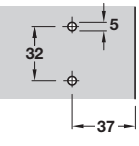

## Click on mounting plate for Häfele concealed hinges

For Hospa screws

With pre-mounted Euro screws

With pre-mounted Ø 3 mm wood screws

- > Hospa screw fixing or pre-mounted with euro screw or Ø 3 mm wood screw
- > Two part plate with ± 2 mm height adjustment via cam screw
- > Height adjustment indicator
- > Nickel-plated steel
- > Order fixing screws separately for Hospa screw fixing versions
- > Order qty: 1 pc

Height	Hospa screws	Euro screws	Ø 3 mm screws
0 mm	312.33.500	312.33.510	312.35.020
3 mm	312.33.503	312.33.513	312.35.023

Information on mounting plate adjustment is shown on page **306-307**

## Click on mounting plate for Häfele concealed hinges

For Hospa screws

With pre-mounted Euro screws

With pre-mounted Ø 3 mm wood screws

Height F = mounting plate height shown in tables

- > Hospa screw fixing or pre-mounted with euro screw or Ø 3 mm wood screw
- > One part plate with ± 2 mm height adjustment via slots
- > Nickel-plated steel
- > Order fixing screws separately for Hospa screw fixing versions
- > Order qty: 1 pc

Height	Hospa screws	Euro screws	Ø 3 mm screws
0 mm	312.30.540	312.30.550	312.35.010
3 mm	312.30.543	312.30.553	312.35.013

DRAWER SYSTEMS, STAYS AND HINGES 2015. © Häfele U.K. Ltd 2015. Dimensional data not binding. We reserve the right to alter specifications without notice.