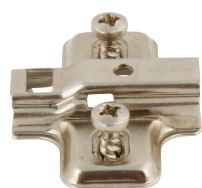

## Click on mounting plate for Häfele concealed hinges

For Hospa screws

With pre-mounted Euro screws

With pre-mounted Ø 3 mm wood screws

- > Hospa screw fixing or pre-mounted with euro screw or Ø 3 mm wood screw
- > Two part plate with ± 2 mm height adjustment via cam screw
- > Height adjustment indicator
- > Nickel-plated steel
- > Order fixing screws separately for Hospa screw fixing versions
- > Order qty: 1 pc

## Click on mounting plate for Häfele concealed hinges

For Hospa screws

With pre-mounted Euro screws

Height F = mounting plate height shown in tables

With pre-mounted Ø 3 mm wood screws

- > Hospa screw fixing or pre-mounted with euro screw or Ø 3 mm wood screw
- > One part plate with ± 2 mm height adjustment via slots
- > Nickel-plated steel
- > Order fixing screws separately for Hospa screw fixing versions
- > Order qty: 1 pc

Height	Hospa screws	Euro screws	Ø 3 mm screws
0 mm	312.30.540	312.30.550	312.35.010
3 mm	312.30.543	312.30.553	312.35.013

DRAWER SYSTEMS, STAYS AND HINGES 2015. © Häfele U.K. Ltd 2015. Dimensional data not binding. We reserve the right to alter specifications without notice.