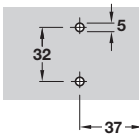

## Click on mounting plate for Häfele concealed hinges

For Hospa screws

With pre-mounted Euro screws

With pre-mounted Ø 3 mm wood screws

Height F = mounting plate height shown in tables

- > Hospa screw fixing or pre-mounted with euro screw or Ø 3 mm wood screw
- > One part plate with ± 2 mm height adjustment via slots
- > Nickel-plated steel
- > Order fixing screws separately for Hospa screw fixing versions
- > Order qty: 1 pc

Height	Hospa screws	Euro screws	Ø 3 mm screws
0 mm	<b>312.30.540</b>	312.30.550	312.35.010
3 mm	<b>312.30.543</b>	312.30.553	312.35.013

# MOUNTING PLATES FOR HÄFELE CLICK ON HINGES

Häfele click on hinges are shown on pages **308-321**

## Click on mounting plate for Häfele concealed hinges

For Hospa screws

With pre-mounted Euro screws

With pre-mounted Ø 3 mm wood screws

- > Hospa screw fixing or pre-mounted with euro screw or Ø 3 mm wood screw
- > Two part plate with ± 2 mm height adjustment via cam screw
- > Height adjustment indicator
- > Nickel-plated steel
- > Order fixing screws separately for Hospa screw fixing versions
- > Order qty: 1 pc