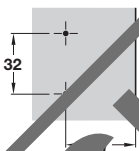

For Hospa screws