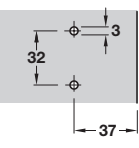

## Click on mounting plate for Häfele concealed hinges

For Hospa screws

With pre-mounted Euro screws

With pre-mounted Ø 3 mm wood screws

- > Hospa screw fixing or pre-mounted with euro screw or Ø 3 mm wood screw
- > Two part plate with ± 2 mm height adjustment via cam screw
- > Height adjustment indicator
- > Nickel-plated steel
- > Order fixing screws separately for Hospa screw fixing versions
- > Order qty: 1 pc

Height	Hospa screws	Euro screws	Ø 3 mm screws
0 mm	312.33.500	312.33.510	312.35.020
3 mm	312.33.503	312.33.513	312.35.023

Information on mounting plate adjustment is shown on page **306-307**

## Click on mounting plate for Häfele concealed hinges

For Hospa screws

With pre-mounted Euro screws

With pre-mounted Ø 3 mm wood screws

Height F = mounting plate height shown in tables

- > Hospa screw fixing or pre-mounted with euro screw or Ø 3 mm wood screw
- > One part plate with ± 2 mm height adjustment via slots
- > Nickel-plated steel
- > Order fixing screws separately for Hospa screw fixing versions
- > Order qty: 1 pc