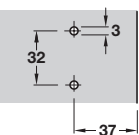

## Click on mounting plate for Häfele concealed hinges

For Hospa screws

With pre-mounted Euro screws

Height F = mounting plate height shown in tables

With pre-mounted Ø 3 mm wood screws

- > Hospa screw fixing or pre-mounted with euro screw or Ø 3 mm wood screw
- > One part plate with ± 2 mm height adjustment via slots
- > Nickel-plated steel
- > Order fixing screws separately for Hospa screw fixing versions
- > Order qty: 1 pc

Height	Hospa screws	Euro screws	Ø 3 mm screws
0 mm	312.30.540	312.30.550	312.35.010
3 mm	312.30.543	312.30.553	312.35.013

DRAWER SYSTEMS, STAYS AND HINGES 2015. © Häfele U.K. Ltd 2015. Dimensional data not binding. We reserve the right to alter specifications without notice.