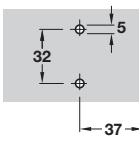

# MOUNTING PLATES FOR HÄFELE CLICK ON HINGES

Häfele click on hinges are shown on pages **308-321**

## Click on mounting plate for Häfele concealed hinges

For Hospa screws

With pre-mounted Euro screws

With pre-mounted Ø 3 mm wood screws

- > Hospa screw fixing or pre-mounted with euro screw or Ø 3 mm wood screw
- > Two part plate with ± 2 mm height adjustment via cam screw
- > Height adjustment indicator
- > Nickel-plated steel
- > Order fixing screws separately for Hospa screw fixing versions
- > Order qty: 1 pc

## Click on mounting plate for Häfele concealed hinges

For Hospa screws

With pre-mounted Euro screws

With pre-mounted Ø 3 mm wood screws

Height F = mounting plate height shown in tables

- > Hospa screw fixing or pre-mounted with euro screw or Ø 3 mm wood screw
- > One part plate with ± 2 mm height adjustment via slots
- > Nickel-plated steel
- > Order fixing screws separately for Hospa screw fixing versions
- > Order qty: 1 pc

Height	Hospa screws	Euro screws	Ø 3 mm screws
0 mm	312.30.540	312.30.550	312.35.010
3 mm	312.30.543	312.30.553	312.35.013

DRAWER SYSTEMS, STAYS AND HINGES 2015. © Häfele U.K. Ltd 2015. Dimensional data not binding. We reserve the right to alter specifications without notice.