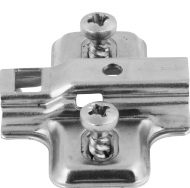

## Click on mounting plate for Häfele concealed hinges

For Hospa screws

With pre-mounted Euro screws

With pre-mounted Ø 3 mm wood screws

- > Hospa screw fixing or pre-mounted with euro screw or Ø 3 mm wood screw
- > Two part plate with ± 2 mm height adjustment via cam screw
- > Height adjustment indicator
- > Nickel-plated steel
- > Order fixing screws separately for Hospa screw fixing versions
- > Order qty: 1 pc

Height	Hospa screws	Euro screws	Ø 3 mm screws
0 mm	312.33.500	312.33.510	312.35.020
3 mm	312.33.503	312.33.513	312.35.023

Information on mounting plate adjustment is shown on page **306-307**

## Click on mounting plate for Häfele concealed hinges

For Hospa screws

With pre-mounted Euro screws

With pre-mounted Ø 3 mm wood screws

Height F = mounting plate height shown in tables

- > Hospa screw fixing or pre-mounted with euro screw or Ø 3 mm wood screw
- > One part plate with ± 2 mm height adjustment via slots
- > Nickel-plated steel
- > Order fixing screws separately for Hospa screw fixing versions
- > Order qty: 1 pc