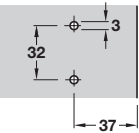

# MOUNTING PLATES FOR HÄFELE CLICK ON HINGES

Häfele click on hinges are shown on pages **308-321**

## Click on mounting plate for Häfele concealed hinges

For Hospa screws

With pre-mounted Euro screws

With pre-mounted Ø 3 mm wood screws

- > Hospa screw fixing or pre-mounted with euro screw or Ø 3 mm wood screw
- > Two part plate with ± 2 mm height adjustment via cam screw
- > Height adjustment indicator
- > Nickel-plated steel
- > Order fixing screws separately for Hospa screw fixing versions
- > Order qty: 1 pc