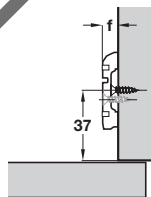

## Click on mounting plate for Häfele concealed hinges

For Hospa screws

With pre-mounted Euro screws

With pre-mounted Ø 3 mm wood screws

- > Hospa screw fixing or pre-mounted with euro screw or Ø 3 mm wood screw
- > Two part plate with ± 2 mm height adjustment via cam screw
- > Height adjustment indicator
- > Nickel-plated steel
- > Order fixing screws separately for Hospa screw fixing versions
- > Order qty: 1 pc

Height	Hospa screws	Euro screws	Ø 3 mm screws
0 mm	312.33.500	312.33.510	312.35.020
3 mm	312.33.503	312.33.513	312.35.023

Information on mounting plate adjustment is shown on page **306-307**

## Click on mounting plate for Häfele concealed hinges

For Hospa screws

With pre-mounted Euro screws

Height F = mounting plate height shown in tables

With pre-mounted Ø 3 mm wood screws

- > Hospa screw fixing or pre-mounted with euro screw or Ø 3 mm wood screw
- > One part plate with ± 2 mm height adjustment via slots
- > Nickel-plated steel
- > Order fixing screws separately for Hospa screw fixing versions
- > Order qty: 1 pc

Height	Hospa screws	Euro screws	Ø 3 mm screws
0 mm	312.30.540	312.30.550	312.35.010
3 mm	312.30.543	312.30.553	312.35.013

DRAWER SYSTEMS, STAYS AND HINGES 2015. © Häfele U.K. Ltd 2015. Dimensional data not binding. We reserve the right to alter specifications without notice.