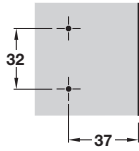

MOUNTING PLATES FOR HÄFELE CLICK ON HINGES

Häfele click on hinges are shown on pages **308-321**

Click on mounting plate for Häfele concealed hinges

For Hospa screws