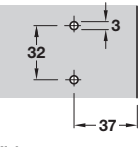

# MOUNTING PLATES FOR HÄFELE CLICK ON HINGES

Häfele click on hinges are shown on pages **308-321**

## Click on mounting plate for Häfele concealed hinges

For Hospa screws

With pre-mounted Euro screws

With pre-mounted Ø 3 mm wood screws

- > Hospa screw fixing or pre-mounted with euro screw or Ø 3 mm wood screw
- > Two part plate with ± 2 mm height adjustment via cam screw
- > Height adjustment indicator
- > Nickel-plated steel
- > Order fixing screws separately for Hospa screw fixing versions
- > Order qty: 1 pc

## Click on mounting plate for Häfele concealed hinges

For Hospa screws

With pre-mounted Euro screws

With pre-mounted Ø 3 mm wood screws

Height F = mounting plate height shown in tables

- > Hospa screw fixing or pre-mounted with euro screw or Ø 3 mm wood screw
- > One part plate with ± 2 mm height adjustment via slots
- > Nickel-plated steel
- > Order fixing screws separately for Hospa screw fixing versions
- > Order qty: 1 pc

Height	Hospa screws	Euro screws	Ø 3 mm screws
0 mm	312.30.540	312.30.550	312.35.010
3 mm	312.30.543	312.30.553	312.35.013

DRAWER SYSTEMS, STAYS AND HINGES 2015. © Häfele U.K. Ltd 2015. Dimensional data not binding. We reserve the right to alter specifications without notice.