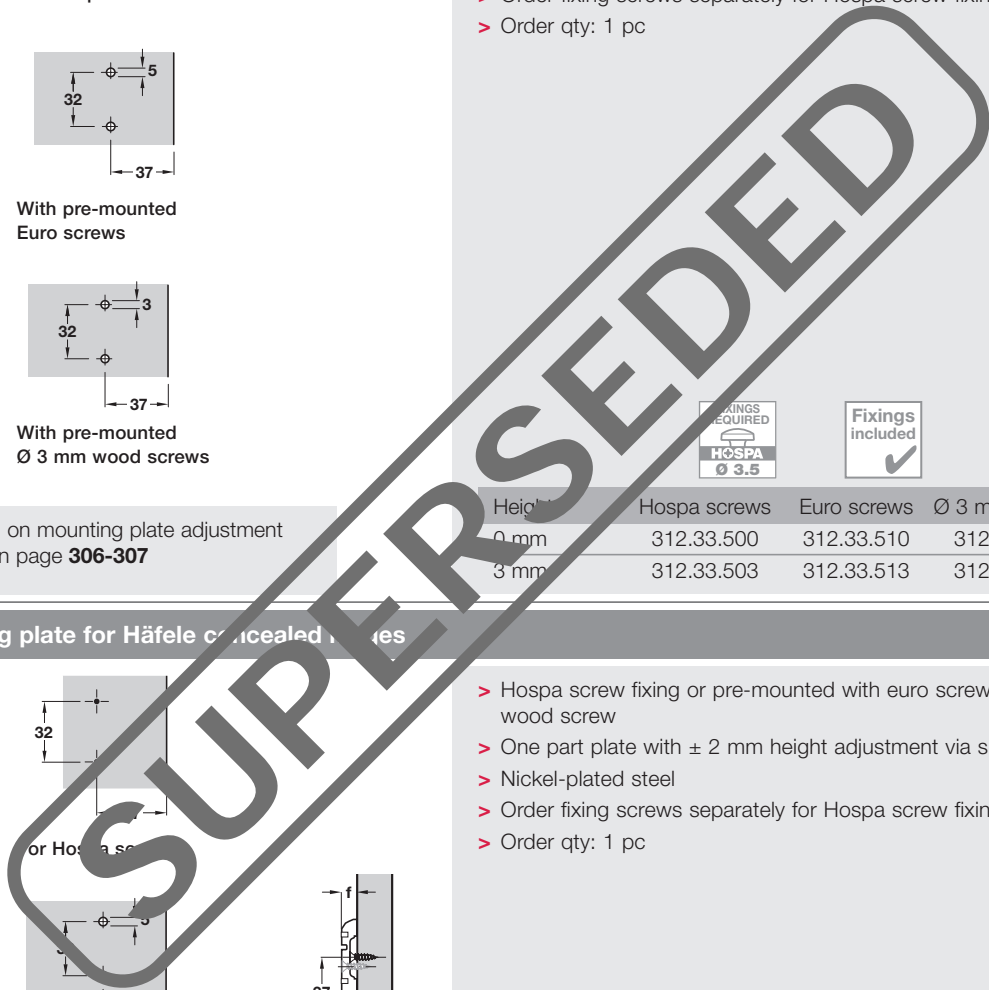

## Click on mounting plate for Häfele concealed hinges

For Hospa screws

With pre-mounted Euro screws

With pre-mounted Ø 3 mm wood screws

- > Hospa screw fixing or pre-mounted with euro screw or Ø 3 mm wood screw
- > Two part plate with ± 2 mm height adjustment via cam screw
- > Height adjustment indicator
- > Nickel-plated steel
- > Order fixing screws separately for Hospa screw fixing versions
- > Order qty: 1 pc

Height	Hospa screws	Euro screws	Ø 3 mm screws
0 mm	312.33.500	312.33.510	312.35.020
3 mm	312.33.503	312.33.513	312.35.023

Information on mounting plate adjustment is shown on page **306-307**

## Click on mounting plate for Häfele concealed hinges

For Hospa screws

With pre-mounted Euro screws

Height F = mounting plate height shown in tables

With pre-mounted Ø 3 mm wood screws

- > Hospa screw fixing or pre-mounted with euro screw or Ø 3 mm wood screw
- > One part plate with ± 2 mm height adjustment via slots
- > Nickel-plated steel
- > Order fixing screws separately for Hospa screw fixing versions
- > Order qty: 1 pc

Height	Hospa screws	Euro screws	Ø 3 mm screws
0 mm	312.30.540	312.30.550	312.35.010
3 mm	312.30.543	312.30.553	312.35.013

DRAWER SYSTEMS, STAYS AND HINGES 2015. © Häfele U.K. Ltd 2015. Dimensional data not binding. We reserve the right to alter specifications without notice.