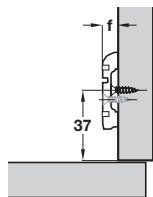

## Click on mounting plate for Häfele concealed hinges

For Hospa screws

With pre-mounted Euro screws

With pre-mounted Ø 3 mm wood screws

- > Hospa screw fixing or pre-mounted with euro screw or Ø 3 mm wood screw
- > Two part plate with ± 2 mm height adjustment via cam screw
- > Height adjustment indicator
- > Nickel-plated steel
- > Order fixing screws separately for Hospa screw fixing versions
- > Order qty: 1 pc

Height	Hospa screws	Euro screws	Ø 3 mm screws
0 mm	312.33.500	312.33.510	312.35.020
3 mm	312.33.503	312.33.513	312.35.023

Information on mounting plate adjustment is shown on page **306-307**

## Click on mounting plate for Häfele concealed hinges

For Hospa screws

With pre-mounted Euro screws

With pre-mounted Ø 3 mm wood screws

Height F = mounting plate height shown in tables

- > Hospa screw fixing or pre-mounted with euro screw or Ø 3 mm wood screw
- > One part plate with ± 2 mm height adjustment via slots
- > Nickel-plated steel
- > Order fixing screws separately for Hospa screw fixing versions
- > Order qty: 1 pc

Height	Hospa screws	Euro screws	Ø 3 mm screws
0 mm	<b>312.30.540</b>	312.30.550	312.35.010
3 mm	<b>312.30.543</b>	312.30.553	312.35.013