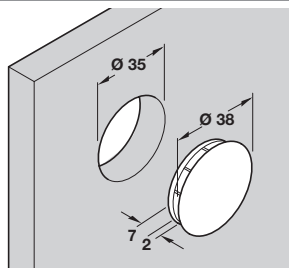

Cover cap

- > To conceal Ø 35 mm drilled hole
- > Plastic
- > Order qty: Multiples of 100 pcs

Finish	Cat. No.
Brown	340.40.100
Beige	340.40.400
White	340.40.700
Light oak	340.40.410
Cream-white (RAL 9001)	340.40.710
Dark grey	340.40.500
Matt nickel	340.40.600