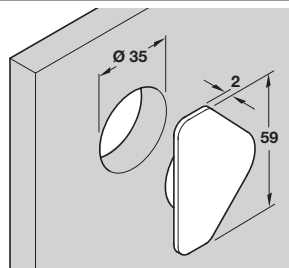

## Door stop

- > With two dowels and one screw hole
- > For series drilled holes
- > Plastic with soft PVC buffer
- > Order fixing screws separately
- > Order qty: Multiples of 100 pcs

Finish	Cat. No.
Cream-white	356.27.701

## Cover cap

- > To conceal Ø 35 mm drilled hole
- > Plastic
- > Order qty: Multiples of 100 pcs

Finish	Cat. No.
Light brown	340.44.900
White	340.44.700
Medium oak	340.44.410
Beige	340.44.400

## Cover cap

- > To conceal Ø 35 mm drilled hole
- > Plastic
- > Order qty: Multiples of 100 pcs

Finish	Cat. No.
Brown	340.40.100
Beige	340.40.400
White	340.40.700
Light oak	340.40.410
Cream-white (RAL 9001)	340.40.710
Dark grey	340.40.500
Matt nickel	340.40.600