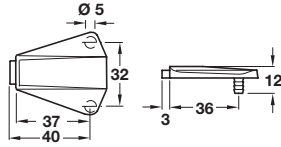

## Door stop

- > With two dowels
- > For series drilled holes
- > Plastic with soft PVC buffer
- > Order qty: Multiples of 50 pcs

Finish	Cat. No.
Transparent	356.28.410
Beige	356.28.400
Cream white	356.28.710

## Door stop

- > With two dowels and one screw hole
- > For series drilled holes
- > Plastic with soft PVC buffer
- > Order fixing screws separately
- > Order qty: Multiples of 100 pcs

Finish	Cat. No.
Cream-white	356.27.701

## Cover cap

- > To conceal Ø 35 mm drilled hole
- > Plastic
- > Order qty: Multiples of 100 pcs

Finish	Cat. No.
Light brown	340.44.900
White	340.44.700
Medium oak	340.44.410
Beige	340.44.400

## Cover cap

- > To conceal Ø 35 mm drilled hole
- > Plastic
- > Order qty: Multiples of 100 pcs

Finish	Cat. No.
Brown	340.40.100
Beige	340.40.400
White	340.40.700
Light oak	340.40.410
Cream-white (RAL 9001)	340.40.710
Dark grey	340.40.500
Matt nickel	340.40.600