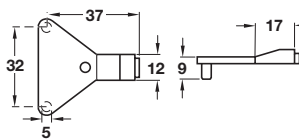

## Door stop

- > With two dowels
- > For series drilled holes
- > Plastic with soft PVC buffer
- > Order qty: Multiples of 50 pcs

Finish	Cat. No.
Transparent	356.28.410
Beige	356.28.400
Cream white	356.28.710

## Door stop

- > With two dowels and one screw hole
- > For series drilled holes
- > Plastic with soft PVC buffer
- > Order fixing screws separately
- > Order qty: Multiples of 100 pcs

Finish	Cat. No.
Cream-white	356.27.701

## Cover cap

- > To conceal Ø 35 mm drilled hole
- > Plastic
- > Order qty: Multiples of 100 pcs

Finish	Cat. No.
Light brown	340.44.900
White	340.44.700
Medium oak	340.44.410
Beige	340.44.400

## Cover cap

- > To conceal Ø 35 mm drilled hole
- > Plastic
- > Order qty: Multiples of 100 pcs

Finish	Cat. No.
Brown	340.40.100
Beige	340.40.400
White	340.40.700
Light oak	340.40.410
Cream-white (RAL 9001)	340.40.710
Dark grey	340.40.500
Matt nickel	340.40.600