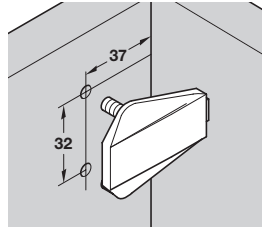

## Door stop

- > With two dowels
- > For series drilled holes
- > Plastic with soft PVC buffer
- > Order qty: Multiples of 50 pcs

Finish	Cat. No.
Transparent	356.28.410
Beige	356.28.400
Cream white	356.28.710

## Door stop

- > With two dowels and one screw hole
- > For series drilled holes
- > Plastic with soft PVC buffer
- > Order fixing screws separately
- > Order qty: Multiples of 100 pcs

Finish	Cat. No.
Cream-white	356.27.701

## Cover cap

- > To conceal Ø 35 mm drilled hole
- > Plastic
- > Order qty: Multiples of 100 pcs

Finish	Cat. No.
Light brown	340.44.900
White	340.44.700
Medium oak	340.44.410
Beige	340.44.400