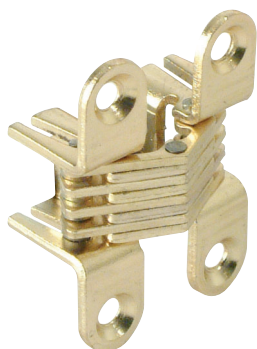

CONCEALED HINGES

- > Opening angle 180°
- > Screw fixing
- > Brass plated steel
- > Order fixing screws separately
- > Order qty: 1 pc

Concealed hinge, maximum door thickness 14-16 mm

Maximum door thickness
14-16 mm

Cat. No.
341.05.510

Concealed hinge, maximum door thickness 18-20 mm

Maximum door thickness
18-20 mm

Cat. No.
341.05.500

Concealed hinge, maximum door thickness 19-21 mm

Maximum door thickness
19-21 mm

Cat. No.
341.05.521

Concealed hinge, maximum door thickness 24-26 mm

Maximum door thickness
24-26 mm

Cat. No.
341.05.530