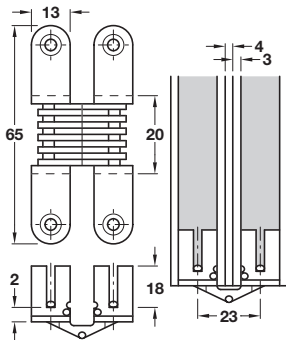

CONCEALED HINGES

- > Opening angle 180°
- > Screw fixing
- > Brass plated steel
- > Order fixing screws separately
- > Order qty: 1 pc

Concealed hinge, maximum door thickness 14-16 mm

Maximum door thickness
14-16 mm

Cat. No.
341.05.510

Concealed hinge, maximum door thickness 18-20 mm

Maximum door thickness
18-20 mm

Cat. No.
341.05.500

Concealed hinge, maximum door thickness 19-21 mm

Maximum door thickness
19-21 mm

Cat. No.
341.05.521

Concealed hinge, maximum door thickness 24-26 mm

Maximum door thickness
24-26 mm

Cat. No.
341.05.530