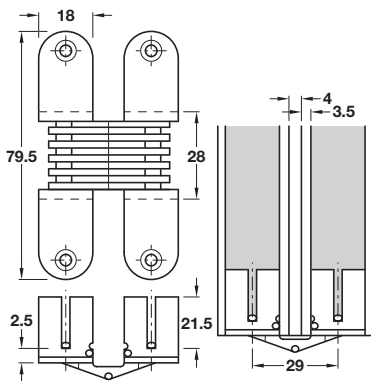

CONCEALED HINGES

- > Opening angle 180°
- > Screw fixing
- > Brass plated steel
- > Order fixing screws separately
- > Order qty: 1 pc

Concealed hinge, maximum door thickness 14-16 mm

Maximum door thickness
14-16 mm

Cat. No.
341.05.510

Concealed hinge, maximum door thickness 18-20 mm

Maximum door thickness
18-20 mm

Cat. No.
341.05.500

Concealed hinge, maximum door thickness 19-21 mm

Maximum door thickness
19-21 mm

Cat. No.
341.05.521

Concealed hinge, maximum door thickness 24-26 mm

Maximum door thickness
24-26 mm

Cat. No.
341.05.530