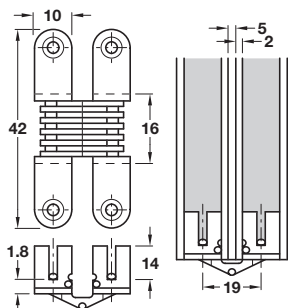

CONCEALED HINGES

- > Opening angle 180°
- > Screw fixing
- > Brass plated steel
- > Order fixing screws separately
- > Order qty: 1 pc

Concealed hinge, maximum door thickness 14-16 mm

Maximum door thickness
14-16 mm

Cat. No.
341.05.510

Concealed hinge, maximum door thickness 18-20 mm

Maximum door thickness
18-20 mm

Cat. No.
341.05.500

Concealed hinge, maximum door thickness 19-21 mm

Maximum door thickness
19-21 mm

Cat. No.
341.05.521

Concealed hinge, maximum door thickness 24-26 mm

Maximum door thickness
24-26 mm

Cat. No.
341.05.530