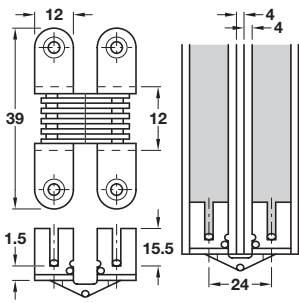

CONCEALED HINGES

- > Opening angle 180°
- > Screw fixing
- > Brass plated steel
- > Order fixing screws separately
- > Order qty: 1 pc

Concealed hinge, maximum door thickness 14-16 mm

Maximum door thickness
14-16 mm

Cat. No.
341.05.510

Concealed hinge, maximum door thickness 18-20 mm

Maximum door thickness
18-20 mm

Cat. No.
341.05.500

Concealed hinge, maximum door thickness 19-21 mm

Maximum door thickness
19-21 mm

Cat. No.
341.05.521

Concealed hinge, maximum door thickness 24-26 mm

Maximum door thickness
24-26 mm

Cat. No.
341.05.530