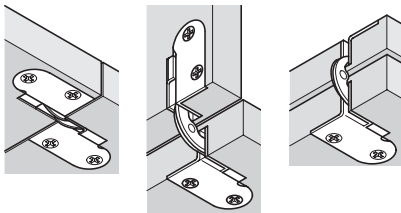

Table hinge

- > For table flaps or cabinet door front flaps
- > Steel
- > Order fixing screws separately
- > Order qty: Multiples of 10 pcs

Finish	Cat. No.
Bright zinc-plated	341.34.900

DRAWER SYSTEMS, STAYS AND HINGES 2015, © Häfele U.K. Ltd 2015. Dimensional data not binding. We reserve the right to alter specifications without notice.

FLUSH MOUNTED FOLDING TABLE HINGES

Folding table hinge

- > Flush mounted
- > For 19, 22 and 25 mm wood thickness
- > Brass-plated steel
- > Order fixing screws separately
- > Order qty: 1 pc

For wood thickness	19 mm	22 mm	25 mm
Dim. A	46 mm	51 mm	59 mm
Dim. B	15 mm	19 mm	22 mm
Cat. No.	341.30.508	341.30.526	341.30.544