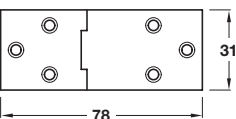

FLUSH MOUNTED FOLDING TABLE HINGES

Folding table hinge

- > Flush mounted
- > For 19, 22 and 25 mm wood thickness
- > Brass-plated steel
- > Order fixing screws separately
- > Order qty: 1 pc

For wood thickness	19 mm	22 mm	25 mm
Dim. A	46 mm	51 mm	59 mm
Dim. B	15 mm	19 mm	22 mm
Cat. No.	341.30.508	341.30.526	341.30.544

Self supporting folding table hinge

- > Flush mounted
- > For wood thicknesses as required
- > Brass
- > Order fixing screws separately
- > Order qty: 1 pc

Finish	Cat. No.
Polished nickel-plated	341.32.708
Matt brass	341.32.502
Polished brass	341.32.806

Table hinge

- > For table flaps or cabinet door front flaps
- > Steel
- > Order fixing screws separately
- > Order qty: Multiples of 10 pcs

Finish	Cat. No.
Bright zinc-plated	341.34.900

DRAWER SYSTEMS, STAYS AND HINGES 2015, © Häfele U.K. Ltd 2015. Dimensional data not binding. We reserve the right to alter specifications without notice.