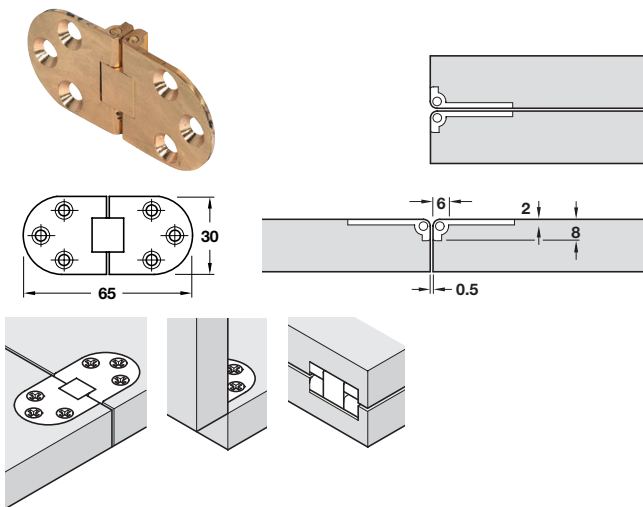

FLUSH MOUNTED FOLDING TABLE HINGES

Folding table hinge

- > Flush mounted
- > For 18, 21 and 25 mm wood thickness
- > Brass-plated steel
- > Order fixing screws separately
- > Order qty: 1 pc

For wood thickness	18 mm	21 mm	25 mm
Dim. A	25 mm	28 mm	21 mm
Dim. B	47 mm	51 mm	43 mm
Cat. No.	341.30.508	341.30.526	341.30.544

Self supporting folding table hinge

- > Flush mounted
- > For wood thickness as required
- > Brass
- > Order fixing screws separately
- > Order qty: 1 pc

Finish	Cat. No.
Polished nickel-plated	341.32.708
Matt brass	341.32.502
Polished brass	341.32.806

Table hinge

- > For table flaps or cabinet door front flaps
- > Steel
- > Order fixing screws separately
- > Order qty: Multiples of 10 pcs

Finish	Cat. No.
Bright zinc-plated	341.34.900

DRAWER SYSTEMS, STAYS AND HINGES 2015, © Häfele U.K. Ltd 2015. Dimensional data not binding. We reserve the right to alter specifications without notice.

FLUSH MOUNTED FOLDING TABLE HINGES

Folding table hinge

- > Flush mounted
- > For 19, 22 and 25 mm wood thickness
- > Brass-plated steel
- > Order fixing screws separately
- > Order qty: 1 pc

For wood thickness	19 mm	22 mm	25 mm
Dim. A	46 mm	51 mm	59 mm
Dim. B	15 mm	19 mm	22 mm
Cat. No.	341.30.508	341.30.526	341.30.544