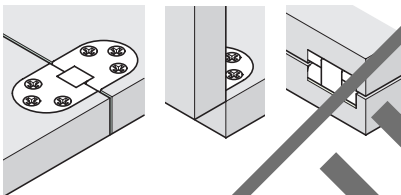

Table hinge

- > For table flaps or cabinet door front flaps
- > Steel
- > Order fixing screws separately
- > Order qty: Multiples of 10 pcs

Finish	Cat. No.
Bright zinc-plated	341.34.900

DRAWER SYSTEMS, STAYS AND HINGES 2015, © Häfele U.K. Ltd 2015. Dimensional data not binding. We reserve the right to alter specifications without notice.

FLUSH MOUNTED FOLDING TABLE HINGES

Folding table hinge

- > Flush mounted
- > For 19, 22 and 25 mm wood thickness
- > Brass-plated steel
- > Order fixing screws separately
- > Order qty: 1 pc

For wood thickness	19 mm	22 mm	25 mm
Dim. A	46 mm	51 mm	59 mm
Dim. B	15 mm	19 mm	22 mm
Cat. No.	341.30.508	341.30.526	341.30.544

Self supporting folding table hinge

- > Flush mounted
- > For wood thicknesses as required
- > Brass
- > Order fixing screws separately
- > Order qty: 1 pc

Finish	Cat. No.
Polished nickel-plated	341.32.708
Matt brass	341.32.502
Polished brass	341.32.806