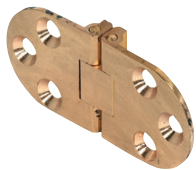

Table hinge

- > For table flaps or cabinet door front flaps
- > Steel
- > Order fixing screws separately
- > Order qty: Multiples of 10 pcs

Finish	Cat. No.
Bright zinc-plated	341.34.900

DRAWER SYSTEMS, STAYS AND HINGES 2015, © Häfele U.K. Ltd 2015. Dimensional data not binding. We reserve the right to alter specifications without notice.

FLUSH MOUNTED FOLDING TABLE HINGES

Folding table hinge

- > Flush mounted
- > For 19, 22 and 25 mm wood thickness
- > Brass-plated steel
- > Order fixing screws separately
- > Order qty: 1 pc

For wood thickness	19 mm	22 mm	25 mm
Dim. A	46 mm	51 mm	59 mm
Dim. B	15 mm	19 mm	22 mm
Cat. No.	341.30.508	341.30.526	341.30.544

Self supporting folding table hinge

- > Flush mounted
- > For wood thicknesses as required
- > Brass
- > Order fixing screws separately
- > Order qty: 1 pc

Finish	Cat. No.
Polished nickel-plated	341.32.708
Matt brass	341.32.502
Polished brass	341.32.806