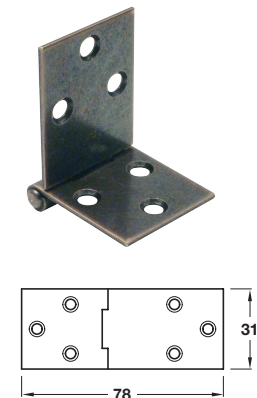

FLUSH MOUNTED FOLDING TABLE HINGES

Folding table hinge

- > Flush mounted
- > For 18, 21 and 25 mm wood thickness
- > Brass-plated steel
- > Order fixing screws separately
- > Order qty: 1 pc

For wood thickness	18 mm	21 mm	25 mm
Dim. A	25 mm	28 mm	21 mm
Dim. B	47 mm	51 mm	43 mm
Cat. No.	341.30.508	341.30.526	341.30.544

Self supporting folding table hinge

- > Flush mounted
- > For wood thickness as required
- > Brass
- > Order fixing screws separately
- > Order qty: 1 pc

Finish	Cat. No.
Polished nickel-plated	341.32.708
Matt brass	341.32.502
Polished brass	341.32.806

Table hinge

- > For table flaps or cabinet door front flaps
- > Steel
- > Order fixing screws separately
- > Order qty: Multiples of 10 pcs

Finish	Cat. No.
Bright zinc-plated	341.34.900

DRAWER SYSTEMS, STAYS AND HINGES 2015, © Häfele U.K. Ltd 2015. Dimensional data not binding. We reserve the right to alter specifications without notice.

FLUSH MOUNTED FOLDING TABLE HINGES

Folding table hinge

- > Flush mounted
- > For 19, 22 and 25 mm wood thickness
- > Brass-plated steel
- > Order fixing screws separately
- > Order qty: 1 pc

For wood thickness	19 mm	22 mm	25 mm
Dim. A	46 mm	51 mm	59 mm
Dim. B	15 mm	19 mm	22 mm
Cat. No.	341.30.508	341.30.526	341.30.544