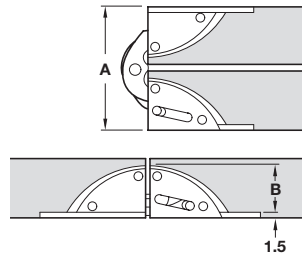

FLUSH MOUNTED FOLDING TABLE HINGES

Folding table hinge

- > Flush mounted
- > For 18, 21 and 25 mm wood thickness
- > Brass-plated steel
- > Order fixing screws separately
- > Order qty: 1 pc

For wood thickness	18 mm	21 mm	25 mm
Dim. A	25 mm	28 mm	21 mm
Dim. B	47 mm	51 mm	43 mm
Cat. No.	341.30.508	341.30.526	341.30.544

Table hinge

- > For table flaps or cabinet door front flaps
- > Steel
- > Order fixing screws separately
- > Order qty: Multiples of 10 pcs

Finish	Cat. No.
Bright zinc-plated	341.34.900

DRAWER SYSTEMS, STAYS AND HINGES 2015, © Häfele U.K. Ltd 2015. Dimensional data not binding. We reserve the right to alter specifications without notice.

FLUSH MOUNTED FOLDING TABLE HINGES

Folding table hinge

- > Flush mounted
- > For 19, 22 and 25 mm wood thickness
- > Brass-plated steel
- > Order fixing screws separately
- > Order qty: 1 pc

For wood thickness	19 mm	22 mm	25 mm
Dim. A	46 mm	51 mm	59 mm
Dim. B	15 mm	19 mm	22 mm
Cat. No.	341.30.508	341.30.526	341.30.544