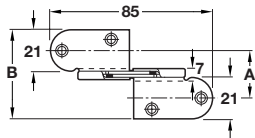

Table hinge

- > For table flaps or cabinet door front flaps
- > Steel
- > Order fixing screws separately
- > Order qty: Multiples of 10 pcs

Finish	Cat. No.
Bright zinc-plated	341.34.900

DRAWER SYSTEMS, STAYS AND HINGES 2015, © Häfele U.K. Ltd 2015. Dimensional data not binding. We reserve the right to alter specifications without notice.

FLUSH MOUNTED FOLDING TABLE HINGES

Folding table hinge

- > Flush mounted
- > For 19, 22 and 25 mm wood thickness
- > Brass-plated steel
- > Order fixing screws separately
- > Order qty: 1 pc

For wood thickness	19 mm	22 mm	25 mm
Dim. A	46 mm	51 mm	59 mm
Dim. B	15 mm	19 mm	22 mm
Cat. No.	341.30.508	341.30.526	341.30.544