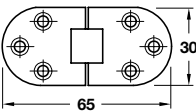

Table hinge

- > For table flaps or cabinet door front flaps
- > Steel
- > Order fixing screws separately
- > Order qty: Multiples of 10 pcs

Finish	Cat. No.
Bright zinc-plated	341.34.900

DRAWER SYSTEMS, STAYS AND HINGES 2015, © Häfele U.K. Ltd 2015. Dimensional data not binding. We reserve the right to alter specifications without notice.

FLUSH MOUNTED FOLDING TABLE HINGES

Folding table hinge

- > Flush mounted
- > For 19, 22 and 25 mm wood thickness
- > Brass-plated steel
- > Order fixing screws separately
- > Order qty: 1 pc

For wood thickness	19 mm	22 mm	25 mm
Dim. A	46 mm	51 mm	59 mm
Dim. B	15 mm	19 mm	22 mm
Cat. No.	341.30.508	341.30.526	341.30.544

Self supporting folding table hinge

- > Flush mounted
- > For wood thicknesses as required
- > Brass
- > Order fixing screws separately
- > Order qty: 1 pc

Finish	Cat. No.
Polished nickel-plated	341.32.708
Matt brass	341.32.502
Polished brass	341.32.806