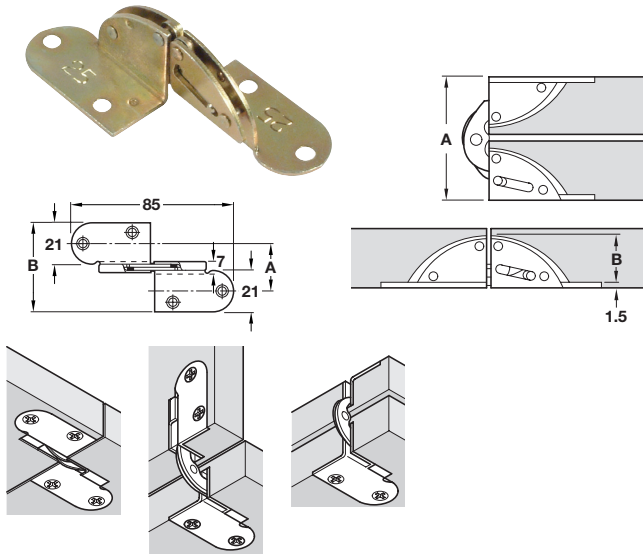

FLUSH MOUNTED FOLDING TABLE HINGES

Folding table hinge

- > Flush mounted
- > For 18, 21 and 25 mm wood thickness
- > Brass-plated steel
- > Order fixing screws separately
- > Order qty: 1 pc

For wood thickness	18 mm	21 mm	25 mm
Dim. A	25 mm	28 mm	21 mm
Dim. B	47 mm	51 mm	43 mm
Cat. No.	341.30.508	341.30.526	341.30.544

Self supporting folding table hinge

- > Flush mounted
- > For wood thickness as required
- > Brass
- > Order fixing screws separately
- > Order qty: 1 pc

Finish	Cat. No.
Polished nickel-plated	341.32.708
Matt brass	341.32.502
Polished brass	341.32.806

Table hinge

- > For table flaps or cabinet door front flaps
- > Steel
- > Order fixing screws separately
- > Order qty: Multiples of 10 pcs

Finish	Cat. No.
Bright zinc-plated	341.34.900

DRAWER SYSTEMS, STAYS AND HINGES 2015, © Häfele U.K. Ltd 2015. Dimensional data not binding. We reserve the right to alter specifications without notice.

FLUSH MOUNTED FOLDING TABLE HINGES

Folding table hinge

- > Flush mounted
- > For 19, 22 and 25 mm wood thickness
- > Brass-plated steel
- > Order fixing screws separately
- > Order qty: 1 pc

For wood thickness	19 mm	22 mm	25 mm
Dim. A	46 mm	51 mm	59 mm
Dim. B	15 mm	19 mm	22 mm
Cat. No.	341.30.508	341.30.526	341.30.544