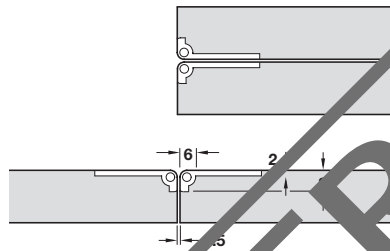

Table hinge

- > For table flaps or cabinet door front flaps
- > Steel
- > Order fixing screws separately
- > Order qty: Multiples of 10 pcs

Finish	Cat. No.
Bright zinc-plated	341.34.900

DRAWER SYSTEMS, STAYS AND HINGES 2015, © Häfele U.K. Ltd 2015. Dimensional data not binding. We reserve the right to alter specifications without notice.

FLUSH MOUNTED FOLDING TABLE HINGES

Folding table hinge

- > Flush mounted
- > For 19, 22 and 25 mm wood thickness
- > Brass-plated steel
- > Order fixing screws separately
- > Order qty: 1 pc

For wood thickness	19 mm	22 mm	25 mm
Dim. A	46 mm	51 mm	59 mm
Dim. B	15 mm	19 mm	22 mm
Cat. No.	341.30.508	341.30.526	341.30.544

Self supporting folding table hinge

- > Flush mounted
- > For wood thicknesses as required
- > Brass
- > Order fixing screws separately
- > Order qty: 1 pc

Finish	Cat. No.
Polished nickel-plated	341.32.708
Matt brass	341.32.502
Polished brass	341.32.806