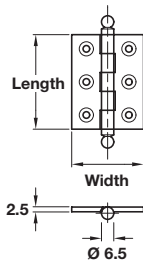

Steeple finial butt hinge

- > Threaded detachable steeple finial, unwashed
- > Brass
- > Order qty: 1 pc

Finish	Cat. No.
Satin nickel-plated	354.43.600
Antique bronze	354.43.100

Ball finial butt hinge

- > Threaded detachable ball finial, unwashed
- > Brass
- > Order qty: 1 pc

Finish	50 x 38 mm	63 x 35 mm
Satin nickel-plated	354.43.610	-
Polished brass	354.43.510	-
Polished chrome	354.43.210	354.43.211
Satin chrome	354.43.410	354.43.411