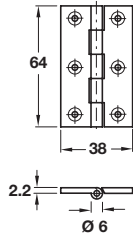

Heavy gauge butt hinge

- > With brass pin
- > Unwashed but with extra thick flaps
- > Brass
- > Order qty: 1 pc

Finish	Cat. No.
Self colour	354.10.532
Polished brass	354.10.830
Polished chrome	354.10.230
Satin chrome	354.10.432

Heavy gauge butt hinge

- > With brass pin
- > Unwashed but with extra thick flaps
- > Brass
- > Order qty: Multiples of 20 pcs

Finish	Cat. No.
Self colour	354.10.540
Polished brass	354.10.840
Polished chrome	354.10.240

Heavy gauge butt hinge

- > With brass pin
- > Unwashed but with extra thick flaps
- > Brass
- > Order qty: 1 pc

Finish	Cat. No.
Self colour	921.08.408
Polished brass	921.08.430
Polished chrome	921.08.435

Finish	50 x 38 mm	63 x 35 mm
Satin nickel-plated	354.43.610	-
Polished brass	354.43.510	-
Polished chrome	354.43.210	354.43.211
Satin chrome	354.43.410	354.43.411