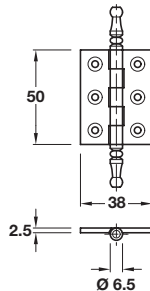

Heavy gauge butt hinge

- > With brass pin
- > Unwashed but with extra thick flaps
- > Brass
- > Order qty: 1 pc

Finish	Cat. No.
Self colour	921.08.408
Polished brass	921.08.430
Polished chrome	921.08.435

Steeple finial butt hinge

- > Threaded detachable steeple finial, unwashed
- > Brass
- > Order qty: 1 pc

Finish	Cat. No.
Satin nickel-plated	354.43.600
Antique bronze	354.43.100

Ball finial butt hinge

- > Threaded detachable ball finial, unwashed
- > Brass
- > Order qty: 1 pc

Finish	50 x 38 mm	63 x 35 mm
Satin nickel-plated	354.43.610	-
Polished brass	354.43.510	-
Polished chrome	354.43.210	354.43.211
Satin chrome	354.43.410	354.43.411