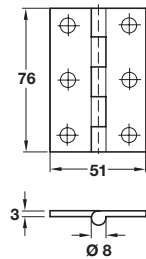

Heavy gauge butt hinge

- > With brass pin
- > Unwashed but with extra thick flaps
- > Brass
- > Order qty: Multiples of 20 pcs

Finish	Cat. No.
Self colour	354.10.540
Polished brass	354.10.840
Polished chrome	354.10.240

Heavy gauge butt hinge

- > With brass pin
- > Unwashed but with extra thick flaps
- > Brass
- > Order qty: 1 pc

Finish	Cat. No.
Self colour	921.08.408
Polished brass	921.08.430
Polished chrome	921.08.435

Finish	50 x 38 mm	63 x 35 mm
Satin nickel-plated	354.43.610	-
Polished brass	354.43.510	-
Polished chrome	354.43.210	354.43.211
Satin chrome	354.43.410	354.43.411