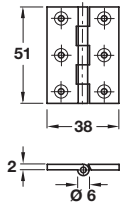

Heavy gauge butt hinge

- > With brass pin
- > Unwashed but with extra thick flaps
- > Brass
- > Order qty: 1 pc

Finish	Cat. No.
Self colour	354.10.532
Polished brass	354.10.830
Polished chrome	354.10.230
Satin chrome	354.10.432

Heavy gauge butt hinge

- > With brass pin
- > Unwashed but with extra thick flaps
- > Brass
- > Order qty: Multiples of 20 pcs

Finish	Cat. No.
Self colour	354.10.540
Polished brass	354.10.840
Polished chrome	354.10.240

Finish	50 x 38 mm	63 x 35 mm
Satin nickel-plated	354.43.610	-
Polished brass	354.43.510	-
Polished chrome	354.43.210	354.43.211
Satin chrome	354.43.410	354.43.411