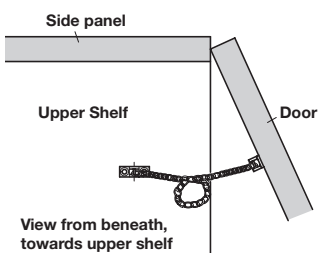

Lid stay

- > Also for use as a door restraint
- > Left and right handed
- > Nickel-plated steel
- > Order fixing screws separately
- > Order qty: 1 pc

When used as a door restraint

Left hand

When used as a lid stay

Right hand

Handed	Cat. No.
Left	371.32.755
Right	371.32.700

Safety chain

- > With mounting plates
- > 200 mm length
- > For use with fall flaps and cupboard doors
- > Unhanded design
- > Order fixing screws separately
- > Order qty: 1 pc