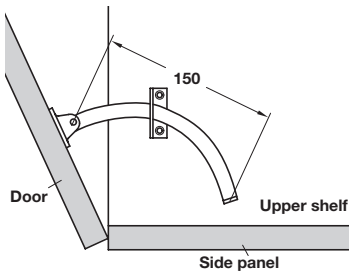

Lid stay

- > Also for use as a door restraint
- > Left and right handed
- > Nickel-plated steel
- > Order fixing screws separately
- > Order qty: 1 pc

When used as a door restraint

Left hand

When used as a lid stay

Right hand

Handed	Cat. No.
Left	371.32.755
Right	371.32.700

Safety chain

- > With mounting plates
- > 200 mm length
- > For use with fall flaps and cupboard doors
- > Unhanded design
- > Order fixing screws separately
- > Order qty: 1 pc