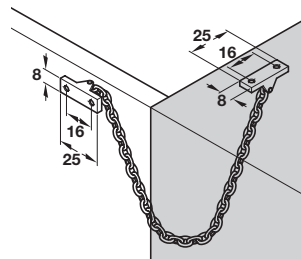

Lid stay

- > Also for use as a door restraint
- > Left and right handed
- > Nickel-plated steel
- > Order fixing screws separately
- > Order qty: 1 pc

When used as a door restraint

Left hand

When used as a lid stay

Right hand

Handed	Cat. No.
Left	371.32.755
Right	371.32.700

Safety chain

- > With mounting plates
- > 200 mm length
- > For use with fall flaps and cupboard doors
- > Unhanded design
- > Order fixing screws separately
- > Order qty: 1 pc