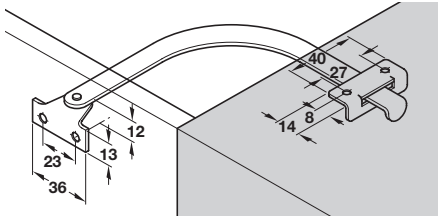

Lid stay

- > Also for use as a door restraint
- > Left and right handed
- > Nickel-plated steel
- > Order fixing screws separately
- > Order qty: 1 pc

When used as a door restraint

Left hand

When used as a lid stay

Right hand

Handed	Cat. No.
Left	371.32.755
Right	371.32.700

Safety chain

- > With mounting plates
- > 200 mm length
- > For use with fall flaps and cupboard doors
- > Unhanded design
- > Order fixing screws separately
- > Order qty: 1 pc