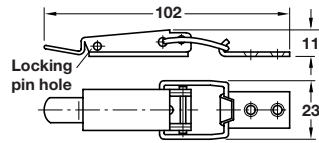

## Spring clip

- > Screw fixing to underside of table top
- > Steel
- > Order qty: 1 pc

Finish	Cat. No.
Galvanized	380.52.925

## Pivot bearing

- > Screw fixing to underside of extension leaves
- > This fitting enables a two-piece, folding extension leaf to be installed in an extending table with a fixed frame
- > Steel
- > Order qty: 1 pair