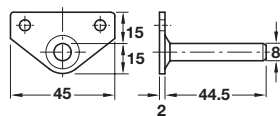

Supporting bracket

- > Screw fixing to table frame
- > The cylindrical supporting lug, prevents the extension leaf becoming damaged on opening and closing
- > Steel
- > Order qty: 1 pc

Finish	Cat. No.
Yellow chromated	642.48.513