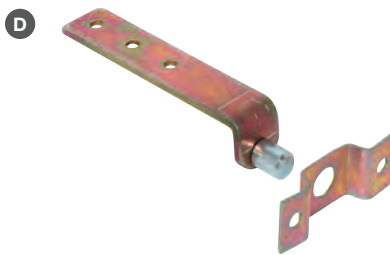

## Spring clip

- > Screw fixing to underside of table top
- > Steel
- > Order qty: 1 pc

Finish	Cat. No.
Galvanized	380.52.925

## Pivot bearing

- > Screw fixing to underside of extension leaves
- > This fitting enables a two-piece, folding extension leaf to be installed in an extending table with a fixed frame
- > Steel
- > Order qty: 1 pair

Finish	Cat. No.
Yellow chromated	642.48.504

## Supporting bracket

- > Screw fixing to table frame
- > The cylindrical supporting lug, prevents the extension leaf becoming damaged on opening and closing
- > Steel
- > Order qty: 1 pc

Finish	Cat. No.
Yellow chromated	642.48.513