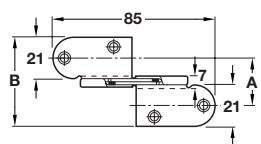

## Pivot bearing

- > Screw fixing to underside of extension leaves
- > This fitting enables a two-piece, folding extension leaf to be installed in an extending table with a fixed frame
- > Steel
- > Order qty: 1 pair

## Supporting bracket

- > Screw fixing to table frame
- > The cylindrical supporting lug, prevents the extension leaf becoming damaged on opening and closing
- > Steel
- > Order qty: 1 pc

Finish	Cat. No.
Yellow chromated	642.48.513

## Folding leaf hinge

- > Recess-mounted
- > For 18, 21 and 25 mm wood thicknesses
- > Yellow chromated steel
- > Order qty: 1 pc

Wood thickness	Dim. A	Dim. B	Cat. No.
18 mm	25 mm	47 mm	341.30.508
21 mm	28 mm	51 mm	341.30.526
25 mm	21 mm	43 mm	341.30.544