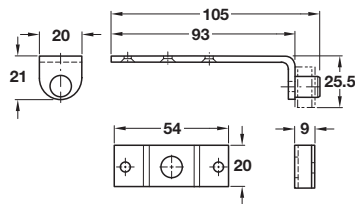

## Spring clip

- > Screw fixing to underside of table top
- > Steel
- > Order qty: 1 pc

Finish	Cat. No.
Galvanized	380.52.925

## Pivot bearing

- > Screw fixing to underside of extension leaves
- > This fitting enables a two-piece, folding extension leaf to be installed in an extending table with a fixed frame
- > Steel
- > Order qty: 1 pair

## Folding leaf hinge

- > Recess-mounted
- > For 18, 21 and 25 mm wood thicknesses
- > Yellow chromated steel
- > Order qty: 1 pc

Wood thickness	Dim. A	Dim. B	Cat. No.
18 mm	25 mm	47 mm	341.30.508
21 mm	28 mm	51 mm	341.30.526
25 mm	21 mm	43 mm	341.30.544