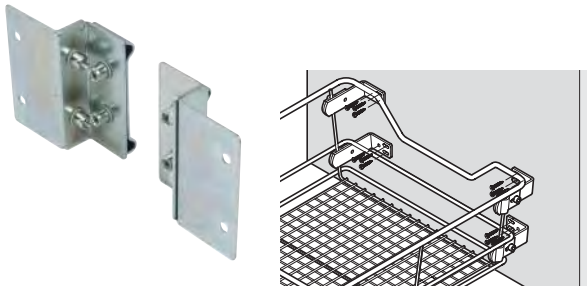

PULL OUT STORAGE BASKET SETS

Storage basket sets for both front fixing door and hinged door cabinets. Available in linear and mesh chrome wire.

Linear design shown

Mesh design shown

Pull out wire basket set, linear or mesh version

Linear

Mesh

- > To suit 300 to 900 mm cabinet widths with 15/16 or 18/19 mm board thickness
- > Set includes:
 - 2x Storage baskets, polished chrome steel
 - 2x Pairs full extension ball bearing runners, galvanized steel
- > Order qty: 1 set

For cabinet width/Basket width		Linear	Mesh
300 mm	200 mm	540.17.230	540.17.231
400 mm	300 mm	540.17.240	540.17.241
450 mm	350 mm	540.17.245	540.17.246
500 mm	400 mm	540.17.250	540.17.251
600 mm	500 mm	540.17.260	540.17.261
800 mm	700 mm	540.17.280	-
900 mm	800 mm	540.17.290	-
Door bracket fixing set			Cat. No.
Stainless steel			540.17.990