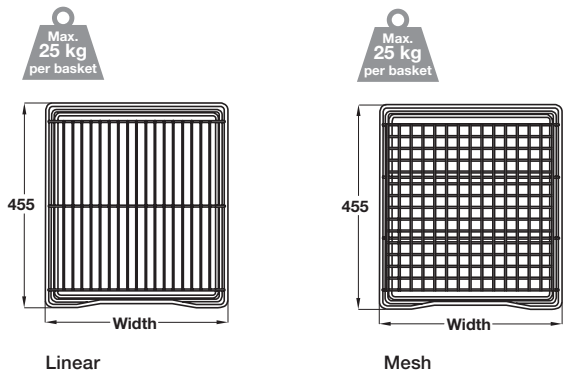

PULL OUT STORAGE BASKET SETS

Storage basket sets for both front fixing door and hinged door cabinets. Available in linear and mesh chrome wire.

Linear design shown

Mesh design shown

Pull out wire basket set, linear or mesh version

Linear

Mesh

- > To suit 300 to 900 mm cabinet widths with 15/16 or 18/19 mm board thickness
- > Set includes:
 - 2x Storage baskets, polished chrome steel
 - 2x Pairs full extension ball bearing runners, galvanized steel
- > Order qty: 1 set

For cabinet width/Basket width		Linear	Mesh
300 mm	200 mm	540.17.230	540.17.231
400 mm	300 mm	540.17.240	540.17.241
450 mm	350 mm	540.17.245	540.17.246
500 mm	400 mm	540.17.250	540.17.251
600 mm	500 mm	540.17.260	540.17.261
800 mm	700 mm	540.17.280	-
900 mm	800 mm	540.17.290	-
Door bracket fixing set			Cat. No.
Stainless steel			540.17.990