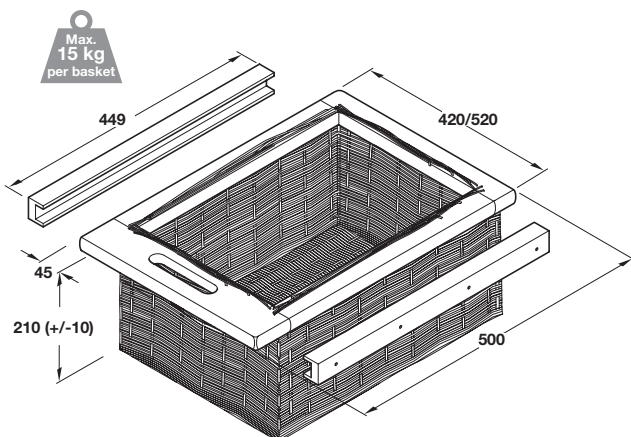

WICKER STORAGE BASKETS WITH HANDLE HOLE

Wicker is a natural material and ideal for storing vegetables.

Beech frame and runners with natural (brown) wicker baskets shown

Due to the nature of these products, weave and colour may vary from product to product

Wicker baskets and runners set

European oak frame and runners with pale natural wicker baskets

- > Basket height: 210 mm with ± 10 mm tolerance
- > Built in depth: 500 mm
- > Suitable for hinged door cabinets with 18/19 mm board thickness
- > Pre-drilled runners, 449 mm length
- > Set includes:
 - 2x Wicker baskets with handle incorporated in frame
 - 2x Pairs pre-drilled runners, 449 mm length
- > Order fixings separately
- > Order qty: 1 set (2 baskets plus runners)

	Side Mounting	500	600	FIXINGS REQUIRED HOSPA Ø 4.0
For cabinet width		500 mm	600 mm	
Frame width		420 mm	520 mm	
Beech/Natural		540.55.003	540.55.005	
Oak/Pale natural		540.55.403	540.55.405	

KITCHEN ACCESSORIES 2015, © Hafele U.K. Ltd 2015. Dimensional data not binding. We reserve the right to alter specifications without notice.