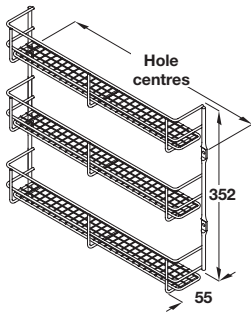

CHROME WIRE STORAGE SOLUTIONS FOR WALL UNITS

Spice and packet rack, three tier

Photo shows linear 3-tier version, 300 mm fixing hole centres

- > Screw fixing
- > Heavier gauge chrome-plated steel
- > Order qty: 1 pc

Hole centres	Mesh	Linear
300 mm	543.35.222	543.12.230
400 mm	543.35.224	543.12.231

Spice and packet rack, four tier

- > Screw fixing
- > Chrome-plated steel
- > Order qty: 1 pc

Hole centres	Linear
395 mm	543.11.200

Photo shows linear 3-tier version, 300 mm fixing hole centres

- > Screw fixing
- > Heavier gauge chrome-plated steel
- > Order qty: 1 pc

Hole centres	Mesh	Linear
300 mm	543.35.222	543.12.230
300 mm	543.35.224	543.12.231

Spice and packet rack, four tier

- > Screw fixing
- > Chrome-plated steel
- > Order qty: 1 pc

Hole centres	Linear
385 mm	543.11.200

KITCHEN ACCESSORIES 2015, © Hafele U.K. Ltd 2015. Dimensional data not binding. We reserve the right to alter specifications without notice.