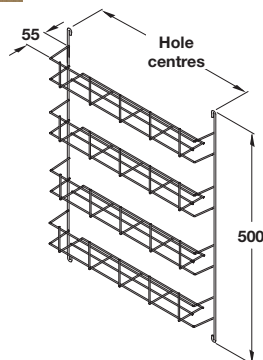

CHROME WIRE STORAGE SOLUTIONS FOR WALL UNITS

Spice and packet rack, three tier

Photo shows linear 3-tier version, 300 mm fixing hole centres

- > Screw fixing
- > Heavier gauge chrome-plated steel
- > Order qty: 1 pc

Hole centres	Mesh	Linear
300 mm	543.35.222	543.12.230
400 mm	543.35.224	543.12.231

Spice and packet rack, four tier

- > Screw fixing
- > Chrome-plated steel
- > Order qty: 1 pc

Hole centres	Linear
395 mm	543.11.200

Photo shows linear 3-tier version, 300 mm fixing hole centres

- > Screw fixing
- > Heavier gauge chrome-plated steel
- > Order qty: 1 pc

Hole centres	Mesh	Linear
300 mm	543.35.222	543.12.230
300 mm	543.35.224	543.12.231

Spice and packet rack, four tier

- > Screw fixing
- > Chrome-plated steel
- > Order qty: 1 pc

Hole centres	Linear
385 mm	543.11.200

KITCHEN ACCESSORIES 2015, © Hafele U.K. Ltd 2015. Dimensional data not binding. We reserve the right to alter specifications without notice.