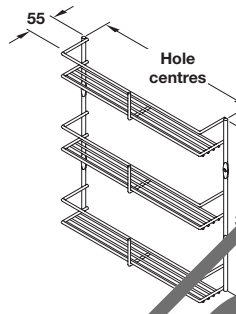

CHROME WIRE STORAGE SOLUTIONS FOR WALL UNITS

Spice and packet rack, three tier

Photo shows linear 3-tier version, 300 mm fixing hole centres

- > Screw fixing
- > Heavier gauge chrome-plated steel
- > Order qty: 1 pc

Hole centres	Mesh	Linear
300 mm	543.35.222	543.12.230
400 mm	543.35.224	543.12.231

Spice and packet rack, four tier

- > Screw fixing
- > Chrome-plated steel
- > Order qty: 1 pc

Hole centres	Linear
395 mm	543.11.200

Photo shows linear 3-tier version, 300 mm fixing hole centres

- > Screw fixing
- > Heavier gauge chrome-plated steel
- > Order qty: 1 pc

Hole centres	Mesh	Linear
300 mm	543.35.222	543.12.230
300 mm	543.35.224	543.12.231

Spice and packet rack, four tier

- > Screw fixing
- > Chrome-plated steel
- > Order qty: 1 pc

Hole centres	Linear
385 mm	543.11.200

KITCHEN ACCESSORIES 2015, © Hafele U.K. Ltd 2015. Dimensional data not binding. We reserve the right to alter specifications without notice.