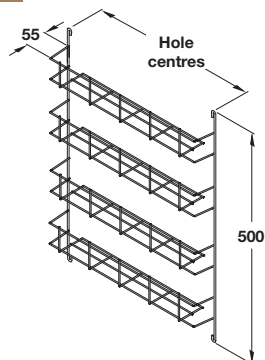

CHROME WIRE STORAGE SOLUTIONS FOR WALL UNITS

Spice and packet rack, three tier

Photo shows linear 3-tier version, 300 mm fixing hole centres

- > Screw fixing
- > Heavier gauge chrome-plated steel
- > Order qty: 1 pc

Photo shows linear 3-tier version, 300 mm fixing hole centres

- > Screw fixing
- > Heavier gauge chrome-plated steel
- > Order qty: 1 pc

Hole centres	Mesh	Linear
300 mm	543.35.222	543.12.230
300 mm	543.35.224	543.12.231

Spice and packet rack, four tier

- > Screw fixing
- > Chrome-plated steel
- > Order qty: 1 pc

Hole centres	Linear
385 mm	543.11.200

KITCHEN ACCESSORIES 2015, © Hafele U.K. Ltd 2015. Dimensional data not binding. We reserve the right to alter specifications without notice.