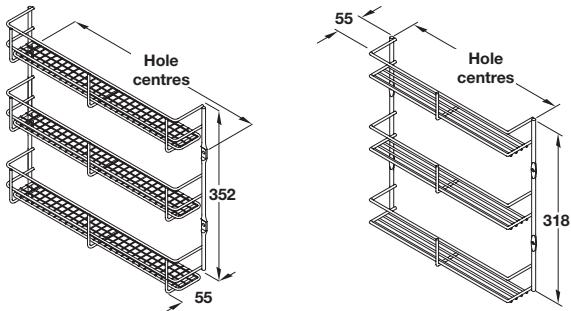

CHROME WIRE STORAGE SOLUTIONS FOR WALL UNITS

Spice and packet rack, three tier

Photo shows linear 3-tier version, 300 mm fixing hole centres

- > Screw fixing
- > Heavier gauge chrome-plated steel
- > Order qty: 1 pc

Hole centres	Mesh	Linear
300 mm	543.35.222	543.12.230
400 mm	543.35.224	543.12.231

Spice and packet rack, four tier

- > Screw fixing
- > Chrome-plated steel
- > Order qty: 1 pc

Hole centres	Linear
395 mm	543.11.200

Photo shows linear 3-tier version, 300 mm fixing hole centres

- > Screw fixing
- > Heavier gauge chrome-plated steel
- > Order qty: 1 pc

Hole centres	Mesh	Linear
300 mm	543.35.222	543.12.230
300 mm	543.35.224	543.12.231

Spice and packet rack, four tier

- > Screw fixing
- > Chrome-plated steel
- > Order qty: 1 pc

Hole centres	Linear
385 mm	543.11.200

KITCHEN ACCESSORIES 2015, © Hafele U.K. Ltd 2015. Dimensional data not binding. We reserve the right to alter specifications without notice.