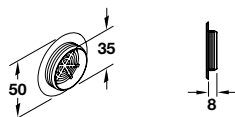

Ventilation trim

- > For recess mounting
- > Harpoon-type fixing for press fitting
- > Plastic
- > Order qty: Multiples of 100 pcs

Finish	Cat. No.
White	571.10.700

KITCHEN ACCESSORIES 2015, © Hafele U.K. Ltd 2015. Dimensional data not binding. We reserve the right to alter specifications without notice.