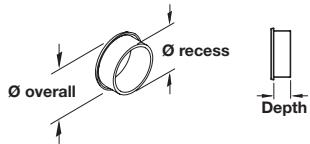

Finish	Cat. No.
White	571.25.701

Ventilation trim

- > For recess mounting
- > Press fitting
- > Plastic
- > Order qty: Multiples of 50 pcs

Ø overall	Ø recess	Depth	White	Black
29 mm	25 mm	20 mm	571.27.705	571.27.303
38 mm	34 mm	15 mm	571.27.714	-