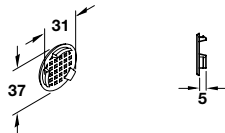

Ventilation trim

- > For recess mounting
- > Press fitting with three mounting lugs
- > Plastic
- > Order qty: Multiples of 100 pcs

Finish	Cat. No.
White	571.06.706