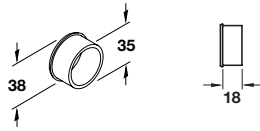

VENTILATION GRILLS

VENTILATION TRIMS AND GRILLS

A wide range of plastic, aluminium, stainless steel and wooden grills to suit any size requirement.

Ventilation trim

- > For recess mounting
- > Press fitting
- > Plastic
- > Order qty: Multiples of 10 pcs

Finish	Cat. No.
White	571.25.701