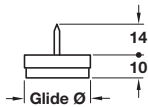

Pin type felt glide

- > White plastic with grey felt glide
- > Order qty: Multiples of 100 pcs

Glide Ø	Cat. No.
Ø 20 mm	650.20.206
Ø 24 mm	650.20.242
Ø 28 mm	650.20.304

Pin type glide

- > White plastic with black rubber layer
- > Order qty: Multiples of 100 pcs

Glide Ø	Cat. No.
Ø 15 mm	650.04.159
Ø 20 mm	650.04.202
Ø 25 mm	650.04.257
Ø 30 mm	650.04.300

Pin type glide

- > With two nails
- > Brown plastic
- > Order qty: Multiples of 100 pcs

Width	Cat. No.
12 mm	650.05.120

Pin type glide

- > With two nails
- > Plastic
- > Order qty: Multiples of 100 pcs

Width	White	Black
16 mm	650.05.716	-
18 mm	650.05.718	-
19 mm	650.05.719	650.05.319