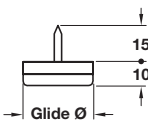

Pin type felt glide

- > White plastic with grey felt glide
- > Order qty: Multiples of 100 pcs

Glide Ø	Cat. No.
Ø 20 mm	650.20.206
Ø 24 mm	650.20.242
Ø 28 mm	650.20.304

Pin type glide

- > White plastic with black rubber layer
- > Order qty: Multiples of 100 pcs

Glide Ø	Cat. No.
Ø 15 mm	650.04.159
Ø 20 mm	650.04.202
Ø 25 mm	650.04.257
Ø 30 mm	650.04.300

Pin type glide

- > With two nails
- > Brown plastic
- > Order qty: Multiples of 100 pcs

Width	Cat. No.
12 mm	650.05.120

Pin type glide

- > With two nails
- > Plastic
- > Order qty: Multiples of 100 pcs

Width	White	Black
16 mm	650.05.716	-
18 mm	650.05.718	-
19 mm	650.05.719	650.05.319