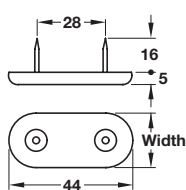

Pin type felt glide

- > White plastic with grey felt glide
- > Order qty: Multiples of 100 pcs

Glide Ø	Cat. No.
Ø 20 mm	650.20.206
Ø 24 mm	650.20.242
Ø 28 mm	650.20.304

Pin type glide

- > White plastic with black rubber layer
- > Order qty: Multiples of 100 pcs

Glide Ø	Cat. No.
Ø 15 mm	650.04.159
Ø 20 mm	650.04.202
Ø 25 mm	650.04.257
Ø 30 mm	650.04.300

Pin type glide

- > With two nails
- > Brown plastic
- > Order qty: Multiples of 100 pcs

Width	Cat. No.
12 mm	650.05.120

Pin type glide

- > With two nails
- > Plastic
- > Order qty: Multiples of 100 pcs

Width	White	Black
16 mm	650.05.716	-
18 mm	650.05.718	-
19 mm	650.05.719	650.05.319