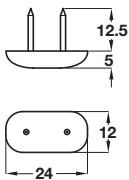

Pin type felt glide

- > White plastic with grey felt glide
- > Order qty: Multiples of 100 pcs

Glide Ø	Cat. No.
Ø 20 mm	650.20.206
Ø 24 mm	650.20.242
Ø 28 mm	650.20.304

Pin type glide

- > White plastic with black rubber layer
- > Order qty: Multiples of 100 pcs

Glide Ø	Cat. No.
Ø 15 mm	650.04.159
Ø 20 mm	650.04.202
Ø 25 mm	650.04.257
Ø 30 mm	650.04.300

Pin type glide

- > With two nails
- > Brown plastic
- > Order qty: Multiples of 100 pcs

Width	Cat. No.
12 mm	650.05.120

Pin type glide

- > With two nails
- > Plastic
- > Order qty: Multiples of 100 pcs

Width	White	Black
16 mm	650.05.716	-
18 mm	650.05.718	-
19 mm	650.05.719	650.05.319