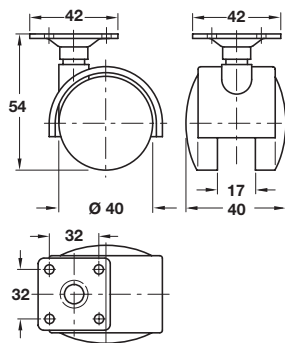

CASTORS WITH Ø 40 MM WHEELS

Twin wheel swivel castor, hooded, Ø 40 mm wheels, short pin type

- > With Ø 8 x 13 mm pin
- > Suitable for use on soft floor coverings such as carpet
- > Matt black plastic
- > Order qty: 1 pc

> Order press-fit bush separately
660.72.390

Wheel Ø	Load capacity	With brake
Ø 40 mm	35 kg	660.72.333
Press-fit bush		660.72.390

Twin wheel swivel castor, hooded, Ø 40 mm wheels, M8 thread fixing

- > With M8 x 16 mm threaded bolt
- > Suitable for use on soft floor coverings such as carpet
- > Matt black plastic
- > Order qty: 1 pc

> M8 T-nut for mounting thread fixing castors under wooden bases are shown on page 111

Wheel Ø	Load capacity	Without brake	With brake
Ø 40 mm	35 kg	660.66.332	660.66.333

Twin wheel swivel castor, hooded, Ø 40 mm wheel, plate fixing

- > With 42 x 42 mm mounting plate
- > Matt black plastic
- > Order qty: 1 pc

Wheel Ø	Load capacity	Without brake
Ø 40 mm	35 kg	660.07.311