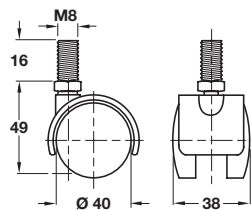

CASTORS WITH Ø 40 MM WHEELS

Twin wheel swivel castor, hooded, Ø 40 mm wheels, short pin type

- > With Ø 8 x 13 mm pin
- > Suitable for use on soft floor coverings such as carpet
- > Matt black plastic
- > Order qty: 1 pc

> Order press-fit bush separately
660.72.390

Wheel Ø	Load capacity	With brake
Ø 40 mm	35 kg	660.72.333
Press-fit bush		660.72.390

Twin wheel swivel castor, hooded, Ø 40 mm wheels, M8 thread fixing

- > With M8 x 16 mm threaded bolt
- > Suitable for use on soft floor coverings such as carpet
- > Matt black plastic
- > Order qty: 1 pc

> M8 T-nut for mounting thread fixing castors under wooden bases are shown on page 111

Wheel Ø	Load capacity	Without brake	With brake
Ø 40 mm	35 kg	660.66.332	660.66.333

Twin wheel swivel castor, hooded, Ø 40 mm wheel, plate fixing

- > With 42 x 42 mm mounting plate
- > Matt black plastic
- > Order qty: 1 pc

Wheel Ø	Load capacity	Without brake
Ø 40 mm	35 kg	660.07.311