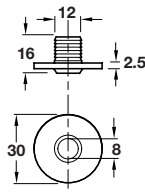

CASTORS WITH Ø 40 MM WHEELS

Twin wheel swivel castor, hooded, Ø 40 mm wheels, short pin type

- > With Ø 8 x 13 mm pin
- > Suitable for use on soft floor coverings such as carpet
- > Matt black plastic
- > Order qty: 1 pc

> Order press-fit bush separately
660.72.390

Wheel Ø	Load capacity	With brake
Ø 40 mm	35 kg	660.72.333
Press-fit bush		660.72.390

Twin wheel swivel castor, hooded, Ø 40 mm wheels, M8 thread fixing

- > With M8 x 16 mm threaded bolt
- > Suitable for use on soft floor coverings such as carpet
- > Matt black plastic
- > Order qty: 1 pc

> M8 T-nut for mounting thread fixing castors under wooden bases are shown on page 111

Wheel Ø	Load capacity	Without brake	With brake
Ø 40 mm	35 kg	660.66.332	660.66.333

Twin wheel swivel castor, hooded, Ø 40 mm wheel, plate fixing

- > With 42 x 42 mm mounting plate
- > Matt black plastic
- > Order qty: 1 pc

Wheel Ø	Load capacity	Without brake
Ø 40 mm	35 kg	660.07.311