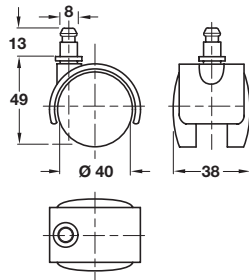

CASTORS WITH Ø 40 MM WHEELS

Twin wheel swivel castor, hooded, Ø 40 mm wheels, short pin type

- > With Ø 8 x 13 mm pin
- > Suitable for use on soft floor coverings such as carpet
- > Matt black plastic
- > Order qty: 1 pc

> Order press-fit bush separately
660.72.390

Wheel Ø	Load capacity	With brake
Ø 40 mm	35 kg	660.72.333
Press-fit bush		660.72.390

Twin wheel swivel castor, hooded, Ø 40 mm wheels, M8 thread fixing

- > With M8 x 16 mm threaded bolt
- > Suitable for use on soft floor coverings such as carpet
- > Matt black plastic
- > Order qty: 1 pc

> M8 T-nut for mounting thread fixing castors under wooden bases are shown on page 111

Wheel Ø	Load capacity	Without brake	With brake
Ø 40 mm	35 kg	660.66.332	660.66.333

Twin wheel swivel castor, hooded, Ø 40 mm wheel, plate fixing

- > With 42 x 42 mm mounting plate
- > Matt black plastic
- > Order qty: 1 pc

Wheel Ø	Load capacity	Without brake
Ø 40 mm	35 kg	660.07.311