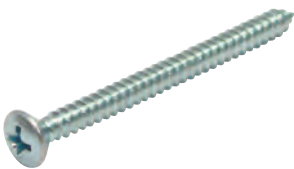

M4 Bolt and sleeve

- > For handle roses and escutcheons
- > Nickel-plated steel screw and sleeve
- > Order qty: 1 pc

Length	To suit door	Cat. No.
45 mm	41-45 mm thick	909.97.341
50 mm	46-50 mm thick	909.97.346

M4 Bolt and sleeve

- > For handle roses and escutcheons
- > Nickel-plated steel screw with sleeve
- > Order qty: 1 pair

Length	To suit door	Cat. No.
78 mm	35-60 mm thick	909.46.126

Bolt through fixing screw

- > Ø 4.2 mm
- > To suit doors 42-46 and 52-56 mm thick
- > 2 pcs required per rose
- > Zinc plated steel
- > Order qty: 1 pc

Length	Door thickness	Cat. No.
50 mm	42-46 mm	909.90.746
60 mm	52-56 mm	909.90.748