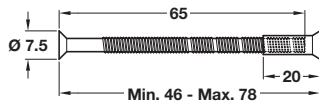

M4 Bolt and sleeve

- > For handle roses and escutcheons
- > Nickel-plated steel screw and sleeve
- > Order qty: 1 pc

Length	To suit door	Cat. No.
45 mm	41-45 mm thick	909.97.341
50 mm	46-50 mm thick	909.97.346

M4 Bolt and sleeve

- > For handle roses and escutcheons
- > Nickel-plated steel screw with sleeve
- > Order qty: 1 pair

Length	To suit door	Cat. No.
78 mm	35-60 mm thick	909.46.126

Bolt through fixing screw

- > Ø 4.2 mm
- > To suit doors 42-46 and 52-56 mm thick
- > 2 pcs required per rose
- > Zinc plated steel
- > Order qty: 1 pc

Length	Door thickness	Cat. No.
50 mm	42-46 mm	909.90.746
60 mm	52-56 mm	909.90.748