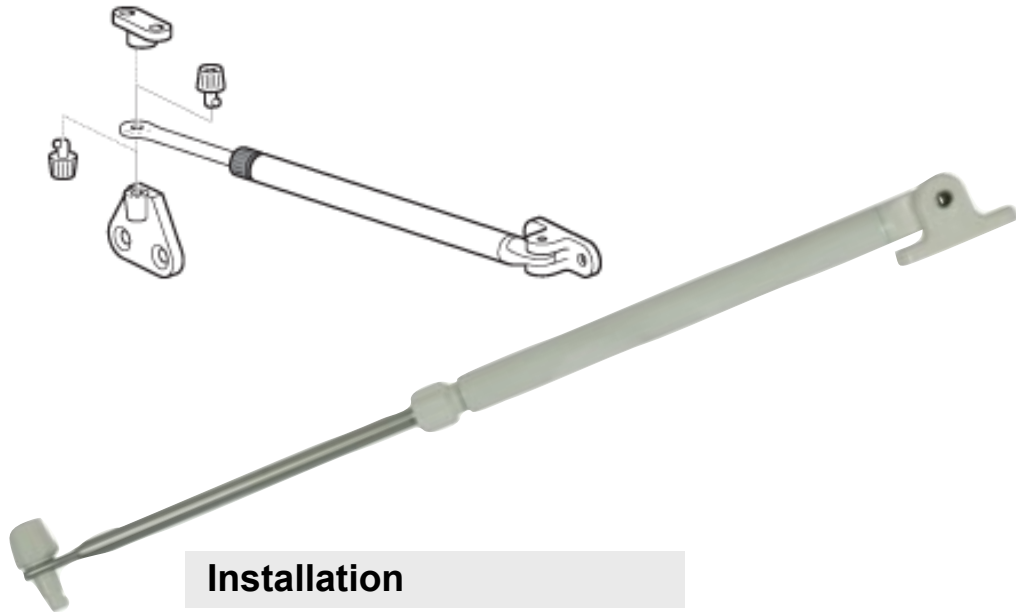

## TELESCOPIC FRICTION STAY.

### Installation

Inward opening

Outward opening

- Inward & Outward window plates sold separately.
- Suitable for use on Aluminium, Timber & PVC inward & outward opening.
- DE1124: Maximum opening angle 90 degrees.
- DE1125: Maximum opening angle 60 degrees.
- DE1126: Maximum opening of window 100mm.
- Finish: White.