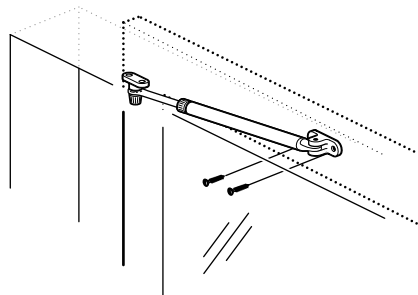

## TELESCOPIC FRICTION STAY.

### Installation

Inward opening

Outward opening

- Inward & Outward window plates sold separately.
- Suitable for use on Aluminium, Timber & PVC inward & outward opening.
- DE1124: Maximum opening angle 90 degrees.
- DE1125: Maximum opening angle 60 degrees.
- DE1126: Maximum opening of window 100mm.
- Finish: White.