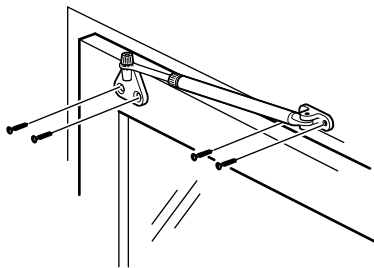

## TELESCOPIC FRICTION STAY.

### Installation

Inward opening

Outward opening

- Inward & Outward window plates sold separately.
- Suitable for use on Aluminium, Timber & PVC inward & outward opening.
- DE1124: Maximum opening angle 90 degrees.
- DE1125: Maximum opening angle 60 degrees.
- DE1126: Maximum opening of window 100mm.
- Finish: White.