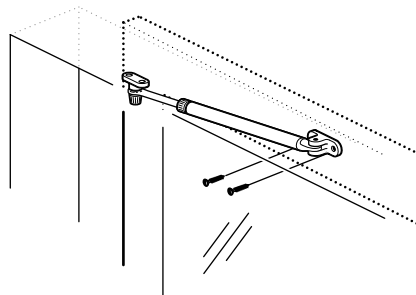

TELESCOPIC FRICTION STAY.

Installation

Inward opening

Outward opening

- Inward & Outward window plates sold separately.
- Suitable for use on Aluminium, Timber & PVC inward & outward opening.
- DE1124: Maximum opening angle 90 degrees.
- DE1125: Maximum opening angle 60 degrees.
- DE1126: Maximum opening of window 100mm.
- Finish: White.