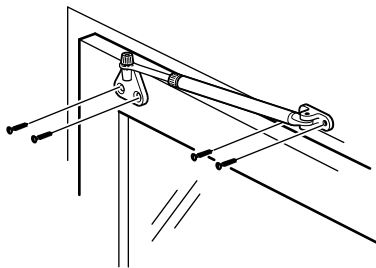

TELESCOPIC FRICTION STAY.

Installation

Inward opening

Outward opening

- Inward & Outward window plates sold separately.
- Suitable for use on Aluminium, Timber & PVC inward & outward opening.
- DE1124: Maximum opening angle 90 degrees.
- DE1125: Maximum opening angle 60 degrees.
- DE1126: Maximum opening of window 100mm.
- Finish: White.