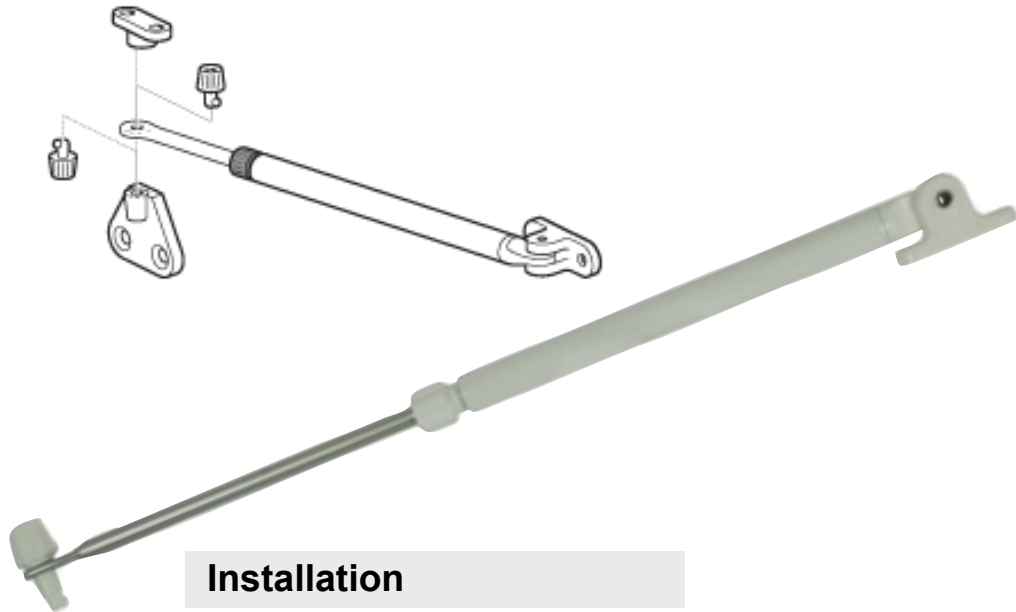

TELESCOPIC FRICTION STAY.

Installation

Inward opening

Outward opening

- Inward & Outward window plates sold separately.
- Suitable for use on Aluminium, Timber & PVC inward & outward opening.
- DE1124: Maximum opening angle 90 degrees.
- DE1125: Maximum opening angle 60 degrees.
- DE1126: Maximum opening of window 100mm.
- Finish: White.