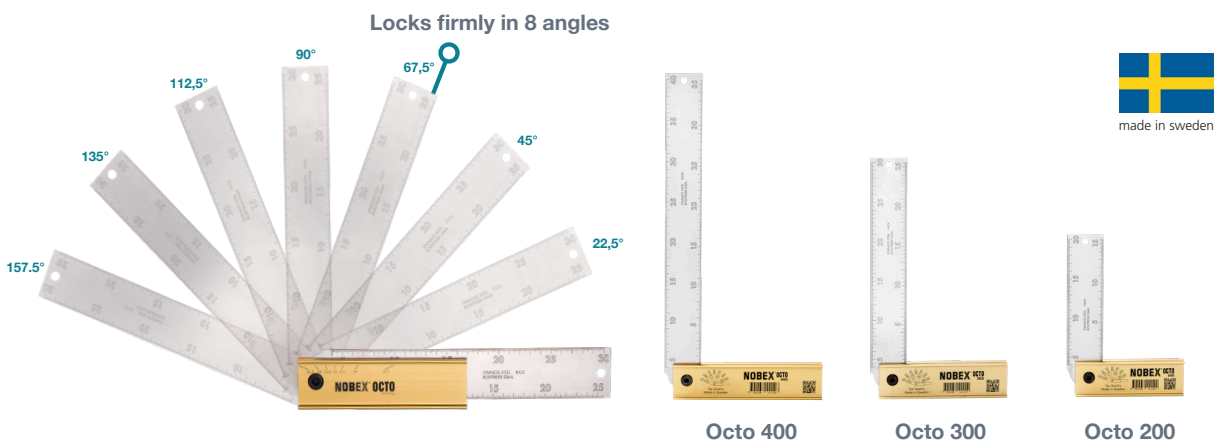

NOBEX®

Tools that make you a better carpenter

OCTO 200, 300 & 400 FOLDING SQUARE For professional pockets

NOBEX OCTO 200, 300, & 400

Handy folding square that fits in your pocket. You can take it anywhere you go. It locks accurately at 8 angles with a patented mechanism. This is a precision tool, made in aluminum and stainless steel. Each position has a tolerance of $\pm 0.05^\circ$. It folds closed to slide into a pocket. The Nobex Octo has been tested with the same accuracy after 50 000 complete folding cycles.

SPECIAL FEATURES

- ✓ A precision tool for your woodworking shop. Easy to use and folds closed to fit in your pocket
- ✓ Locks firmly at 8 angles
- ✓ Locks with a patented mechanism.
- ✓ Each position has a tolerance of $\pm 0.05^\circ$
- ✓ Stainless steel blade for long life
- ✓ Rounded edges for easy marking and handling
- ✓ Etched markings for longest life

TECHNICAL DATA

Nobex Octo 200 (8")	Nobex Octo 300 (12")	Nobex Octo 400 (16")
Weight: 185 gram	Weight: 245 gram	Weight: 295 gram
Length: 200 mm	Length: 300 mm	Length: 400 mm
SKU: OC-200	SKU: OC-300	SKU: OC-400
Material: Stainless steel and aluminium		
Accuracy: $\pm 0.05^\circ$		
Locks at 8 angles: 22.5°, 45°, 67.5°, 90°, 112.5°, 135° & 157.5°		